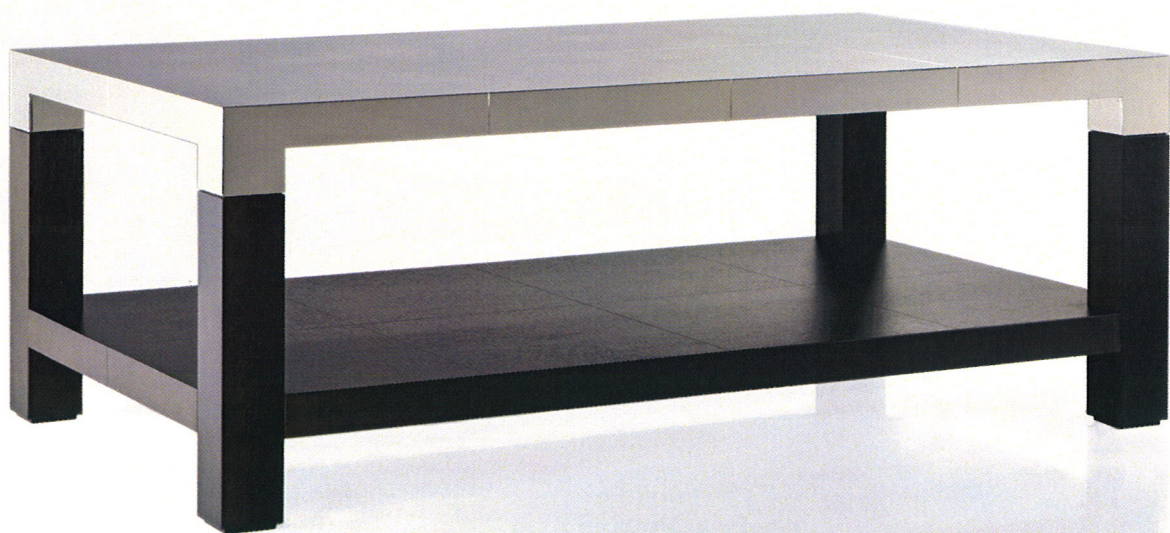

MARKA COFFEE TABLE  
WITH SHELF

60"L X 30"W X 19"H

DESCRIPTION

SCORED GRID DESIGN AT TOP AND TOP SIDES  
WOOD TOP, SHELF AND LEGS  
WOOD SHELF WITH SCORED GRID DESIGN

304CS MARKA COFFEE TABLE WITH SHELF

DIMENSIONS

60" L X 30" W X 19" H

OPTIONS

LEATHER TOP- UPHOLSTERED IN GRID DESIGN WITH LUGGAGE STITCH DETAIL  
METAL TOP WITH SCORED GRID DESIGN AT TOP AND TOP SIDES (SHOWN)  
CONTRASTING WOOD TOP

Los Angeles | PACIFIC DESIGN CENTER, MIMI LONDON, 310.855.2567