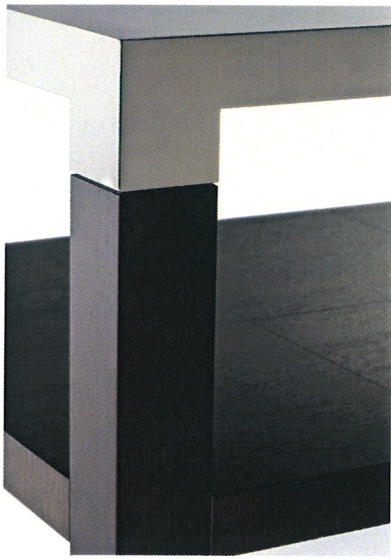

MARKA COFFEE TABLE  
WITH SHELF

60"L X 30"W X 19"H

DESCRIPTION

SCORED GRID DESIGN AT TOP AND TOP SIDES  
WOOD TOP, SHELF AND LEGS  
WOOD SHELF WITH SCORED GRID DESIGN

304CS MARKA COFFEE TABLE WITH SHELF

DIMENSIONS

60" L X 30" W X 19" H

OPTIONS

LEATHER TOP- UPHOLSTERED IN GRID DESIGN WITH LUGGAGE STITCH DETAIL  
METAL TOP WITH SCORED GRID DESIGN AT TOP AND TOP SIDES (SHOWN)  
CONTRASTING WOOD TOP

Los Angeles | PACIFIC DESIGN CENTER, MIMI LONDON, 310.855.2567