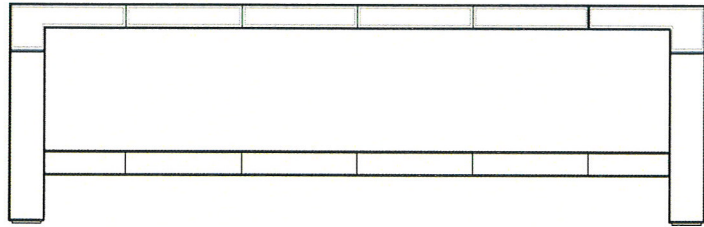

MARKA COFFEE TABLE  
WITH SHELF

60"L X 30"W X 19"H

DESCRIPTION

SCORED GRID DESIGN AT TOP AND TOP SIDES  
WOOD TOP, SHELF AND LEGS  
WOOD SHELF WITH SCORED GRID DESIGN

304CS MARKA COFFEE TABLE WITH SHELF

DIMENSIONS

60" L X 30" W X 19" H

OPTIONS

LEATHER TOP- UPHOLSTERED IN GRID DESIGN WITH LUGGAGE STITCH DETAIL  
METAL TOP WITH SCORED GRID DESIGN AT TOP AND TOP SIDES (SHOWN)  
CONTRASTING WOOD TOP

Los Angeles | PACIFIC DESIGN CENTER, MIMI LONDON, 310.855.2567