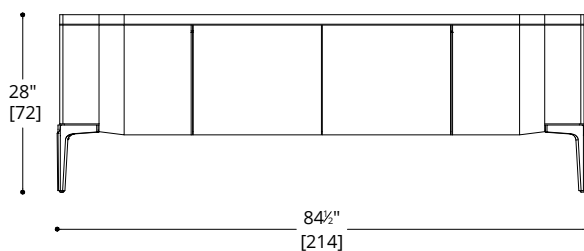

KHEPERA CONSOLE