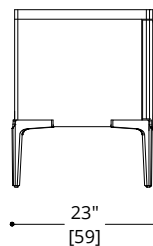

KHEPERA CONSOLE