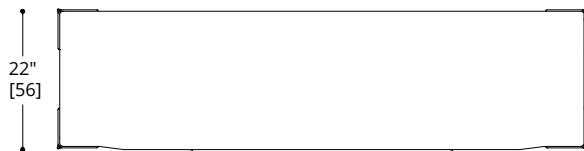

KHEPERA CONSOLE