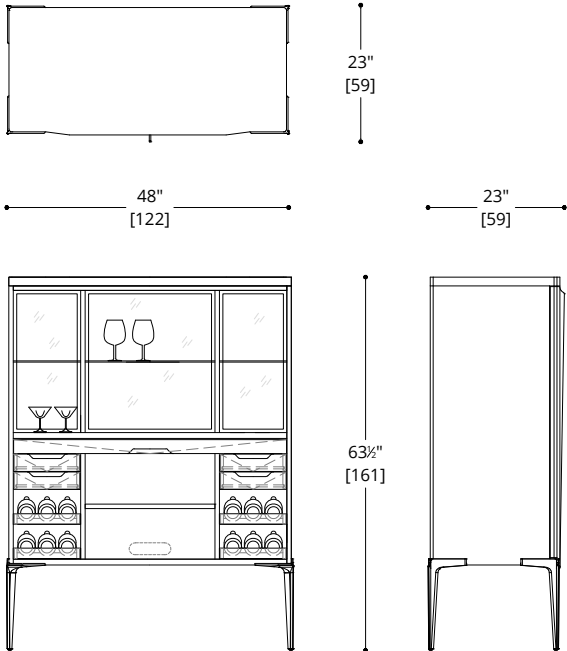

ATELIER PURCELL

KHEPERA DRINK CABINET

ATELIER PURCELL

KHEPERA DRINK CABINET

LEGS

Hand Patinated Metal
Brushed or Polished Stainless Steel
Brushed or Polished Brass

CARCASS

Laquer
Standard Wood
Premium Wood
High Build Polished