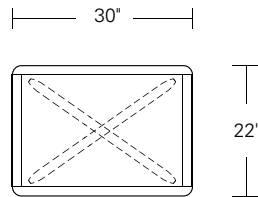

**KEMIZO SIDE TABLE**

**24W x 18D x 24H**

Shown in Terra Walnut

The Kemizo Side Table features a diagonal base stretcher with acute and obtuse leg angles, rounded corners, and softened profiles. An optional metal inlay can be added to this all wood version which follows the edges of the table top and base highlighting its linear form.

**Round**  
 20"W x 20"D x 22"H

**Square**  
 18"W x 18"D x 22"H

**Rectangular**  
 24"W x 18"D x 24"H

**Round**  
 24"W x 24"D x 24"H

**Square**  
 24"W x 24"D x 24"H

**Rectangular**  
 30"W x 22"D x 24"H