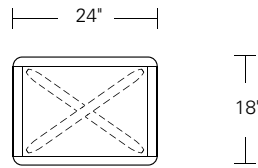

**KEMIZO SIDE TABLE**

**24W x 18D x 24H**

Shown in Terra Walnut

The Kemizo Side Table features a diagonal base stretcher with acute and obtuse leg angles, rounded corners, and softened profiles. An optional metal inlay can be added to this all wood version which follows the edges of the table top and base highlighting its linear form.

**Round**  
 20"W x 20"D x 22"H

**Square**  
 18"W x 18"D x 22"H

**Rectangular**  
 24"W x 18"D x 24"H

**Round**  
 24"W x 24"D x 24"H

**Square**  
 24"W x 24"D x 24"H

**Rectangular**  
 30"W x 22"D x 24"H