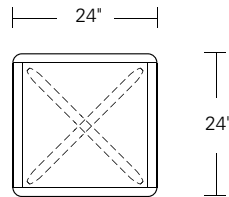

**KEMIZO SIDE TABLE**

**24W x 18D x 24H**

Shown in Terra Walnut

The Kemizo Side Table features a diagonal base stretcher with acute and obtuse leg angles, rounded corners, and softened profiles. An optional metal inlay can be added to this all wood version which follows the edges of the table top and base highlighting its linear form.

**Round**  
 20"W x 20"D x 22"H

**Square**  
 18"W x 18"D x 22"H

**Rectangular**  
 24"W x 18"D x 24"H

**Round**  
 24"W x 24"D x 24"H

**Square**  
 24"W x 24"D x 24"H

**Rectangular**  
 30"W x 22"D x 24"H