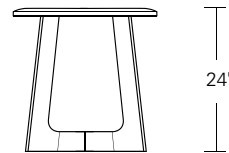

**KEMIZO SIDE TABLE**

**24W x 18D x 24H**

Shown in Terra Walnut

The Kemizo Side Table features a diagonal base stretcher with acute and obtuse leg angles, rounded corners, and softened profiles. An optional metal inlay can be added to this all wood version which follows the edges of the table top and base highlighting its linear form.

**Round**  
 20"W x 20"D x 22"H

**Square**  
 18"W x 18"D x 22"H

**Rectangular**  
 24"W x 18"D x 24"H

**Round**  
 24"W x 24"D x 24"H

**Square**  
 24"W x 24"D x 24"H

**Rectangular**  
 30"W x 22"D x 24"H