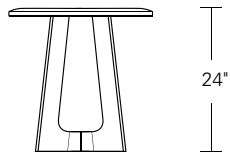

**KEMIZO SIDE TABLE**

**24W x 18D x 24H**

Shown in Terra Walnut

The Kemizo Side Table features a diagonal base stretcher with acute and obtuse leg angles, rounded corners, and softened profiles. An optional metal inlay can be added to this all wood version which follows the edges of the table top and base highlighting its linear form.

**Round**  
 20"W x 20"D x 22"H

**Square**  
 18"W x 18"D x 22"H

**Rectangular**  
 24"W x 18"D x 24"H

**Round**  
 24"W x 24"D x 24"H

**Square**  
 24"W x 24"D x 24"H

**Rectangular**  
 30"W x 22"D x 24"H