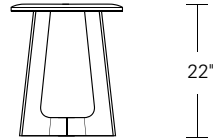

**KEMIZO SIDE TABLE**

**24W x 18D x 24H**

Shown in Terra Walnut

The Kemizo Side Table features a diagonal base stretcher with acute and obtuse leg angles, rounded corners, and softened profiles. An optional metal inlay can be added to this all wood version which follows the edges of the table top and base highlighting its linear form.

**Round**  
 20"W x 20"D x 22"H

**Square**  
 18"W x 18"D x 22"H

**Rectangular**  
 24"W x 18"D x 24"H

**Round**  
 24"W x 24"D x 24"H

**Square**  
 24"W x 24"D x 24"H

**Rectangular**  
 30"W x 22"D x 24"H