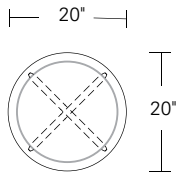

**KEMIZO SIDE TABLE**

**24W x 18D x 24H**

Shown in Terra Walnut

The Kemizo Side Table features a diagonal base stretcher with acute and obtuse leg angles, rounded corners, and softened profiles. An optional metal inlay can be added to this all wood version which follows the edges of the table top and base highlighting its linear form.

**Round**  
 20"W x 20"D x 22"H

**Square**  
 18"W x 18"D x 22"H

**Rectangular**  
 24"W x 18"D x 24"H

**Round**  
 24"W x 24"D x 24"H

**Square**  
 24"W x 24"D x 24"H

**Rectangular**  
 30"W x 22"D x 24"H