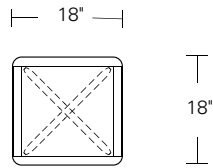

**KEMIZO SIDE TABLE**

**24W x 18D x 24H**

Shown in Terra Walnut

The Kemizo Side Table features a diagonal base stretcher with acute and obtuse leg angles, rounded corners, and softened profiles. An optional metal inlay can be added to this all wood version which follows the edges of the table top and base highlighting its linear form.

**Round**  
 20"W x 20"D x 22"H

**Square**  
 18"W x 18"D x 22"H

**Rectangular**  
 24"W x 18"D x 24"H

**Round**  
 24"W x 24"D x 24"H

**Square**  
 24"W x 24"D x 24"H

**Rectangular**  
 30"W x 22"D x 24"H