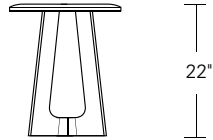

**KEMIZO SIDE TABLE**

**24W x 18D x 24H**

Shown in Terra Walnut

The Kemizo Side Table features a diagonal base stretcher with acute and obtuse leg angles, rounded corners, and softened profiles. An optional metal inlay can be added to this all wood version which follows the edges of the table top and base highlighting its linear form.

**Round**  
 20"W x 20"D x 22"H

**Square**  
 18"W x 18"D x 22"H

**Rectangular**  
 24"W x 18"D x 24"H

**Round**  
 24"W x 24"D x 24"H

**Square**  
 24"W x 24"D x 24"H

**Rectangular**  
 30"W x 22"D x 24"H