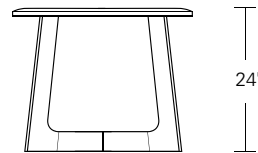

**KEMIZO SIDE TABLE**

**24W x 18D x 24H**

Shown in Terra Walnut

The Kemizo Side Table features a diagonal base stretcher with acute and obtuse leg angles, rounded corners, and softened profiles. An optional metal inlay can be added to this all wood version which follows the edges of the table top and base highlighting its linear form.

**Round**  
 20"W x 20"D x 22"H

**Square**  
 18"W x 18"D x 22"H

**Rectangular**  
 24"W x 18"D x 24"H

**Round**  
 24"W x 24"D x 24"H

**Square**  
 24"W x 24"D x 24"H

**Rectangular**  
 30"W x 22"D x 24"H