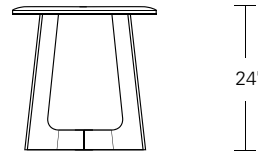

**KEMIZO SIDE TABLE**

**24W x 18D x 24H**

Shown in Terra Walnut

The Kemizo Side Table features a diagonal base stretcher with acute and obtuse leg angles, rounded corners, and softened profiles. An optional metal inlay can be added to this all wood version which follows the edges of the table top and base highlighting its linear form.

**Round**  
 20"W x 20"D x 22"H

**Square**  
 18"W x 18"D x 22"H

**Rectangular**  
 24"W x 18"D x 24"H

**Round**  
 24"W x 24"D x 24"H

**Square**  
 24"W x 24"D x 24"H

**Rectangular**  
 30"W x 22"D x 24"H