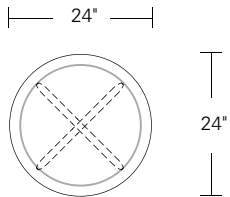

**KEMIZO SIDE TABLE**

**24W x 18D x 24H**

Shown in Terra Walnut

The Kemizo Side Table features a diagonal base stretcher with acute and obtuse leg angles, rounded corners, and softened profiles. An optional metal inlay can be added to this all wood version which follows the edges of the table top and base highlighting its linear form.

**Round**  
 20"W x 20"D x 22"H

**Square**  
 18"W x 18"D x 22"H

**Rectangular**  
 24"W x 18"D x 24"H

**Round**  
 24"W x 24"D x 24"H

**Square**  
 24"W x 24"D x 24"H

**Rectangular**  
 30"W x 22"D x 24"H