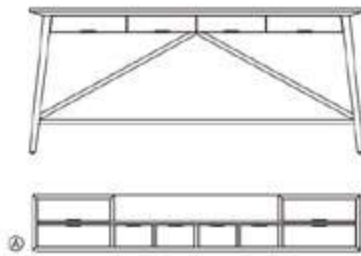

JI'AN DESK + SECRETAIRE

DESK

DK-00-102

L 72" W 36" H 31"

2 drawers for stationary

2 drawers with pencil tray in each drawer

SECRETAIRE UNIT

DK-00-102-A

L 70.5" W 12" H 12"

DENNIS MILLER ASSOCIATES

200 Lexington Avenue Suite 1210 New York, NY 10016
212.684.0070 Fax.212.684.0776 www.dennismiller.com