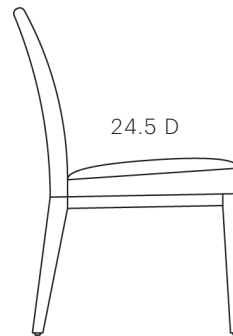

JEREMY DINING SIDE CHAIR

DENNIS MILLER ASSOCIATES
200 Lexington Avenue Suite 1210 New York, NY 10016
212.684.0070 Fax.212.684.0776 www.dennismiller.com

JEREMY DINING SIDE CHAIR

DIMENSIONS 18.25 W x 24.5 D x 35.25 H
19 Height

FABRIC Chair: 2.5 Yards / 45 Sq
Feet Base: Walnut

18.25 W

32.25 H

24.5 D