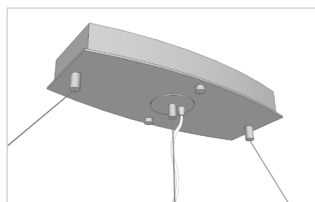

ICE LINEAR PENDANT

A sleek and shimmering line of glass and metal. Internal LED illumination, cable suspension.

Blown and hot sculpted glass "beads" elegantly linked by curved custom connectors.

SHOWN: 78" long

METAL FINISH OPTIONS: Polished Stainless, Brushed Stainless, Brushed Brass, Antique Brass, Dark Bronze

STANDARD GLASS COLORS: Clear, Grey, Pale Blue, Lilac, Amber

Custom lengths, glass color and metal finishes available.