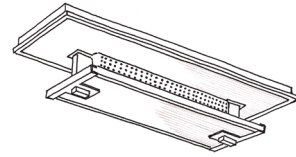

HARRINGTON SQUARE CEILING MOUNT

8049B

HEIGHT: 4 1/2" (11.4 CM)

WIDTH: 24" (60.9 CM)

DEPTH: 24" (60.9 CM)

CEILING CANOPY: 24"W X 24"D
(60.9W X 60.9 D)

WIRING: 4 CANDELABRA-BASE
SOCKETS, 60 WATT MAX.

RECOMMENDED BULB: CLEAR T-9

8049

HEIGHT: 4 1/2" (11.4 CM)

WIDTH: 24" (60.9 CM)

DEPTH: 8" (20.3 CM)

CEILING CANOPY: 24"W X 8"D
(60.9W X 20.3D)

WIRING: 2 MEDIUM-BASE SOCKETS,
60 WATT MAX.

RECOMMENDED BULB: CLEAR T-10

METAL FINISHES

BRUSHED BRASS
LIGHT ANTIQUE BRASS
DARK ANTIQUE BRASS
MATTE BRASS
POLISHED NICKEL
SATIN NICKEL
OIL RUBBED BRONZET
PATINATED STEEL

BACKPLATE OPTIONS

ANTIQUED MIRROR
ANTIQUED RIBBED MIRROR
GRAPHITE MIRROR
CLOUDY GREY MIRROR
SPECKLED MIRROR

SHIELD OPTIONS

ANTIQUED MIRROR
ANTIQUED RIBBED MIRROR
GRAPHITE MIRROR
CLOUDY GREY MIRROR
SPECKLED MIRROR

CEILING MOUNT
8049