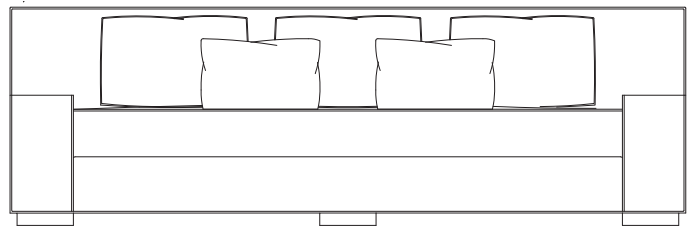

HARO SOFA

84"W X 40"D X 31"H

DESCRIPTION

- (3) SPACED LOOSE BACK CUSHIONS, BOXED WITH LUGGAGE STITCH
- ONE PIECE SEAT, BOXED WITH LUGGAGE STITCH, NO WELT
- FLUSH FRONT, CAPPED ARMS, LUGGAGE STITCH, NO WELT
- UPHOLSTERED DECK WITH SEAM ALONG TOP EDGE, LUGGAGE STITCH, NO WELT
- EXPOSED WOOD LEGS
- (2) 10" x 18" x 4" BOXED THROW PILLOWS, NO WELT

114S-84 HARO SOFA

FRONT VIEW

DIMENSIONS

- 84"W x 40"D x 31"H
- SEAT DEPTH 23"-24"
- SEAT HEIGHT: 16" + CROWN
- ARM HEIGHT: 20"

OPTIONS

- LOUNGE CHAIR & OTHER SIZES AVAILABLE
- NO LUGGAGE STITCH ON SOFA OR LOOSE BACK CUSHIONS
- LUGGAGE STITCH ON THROW PILLOWS