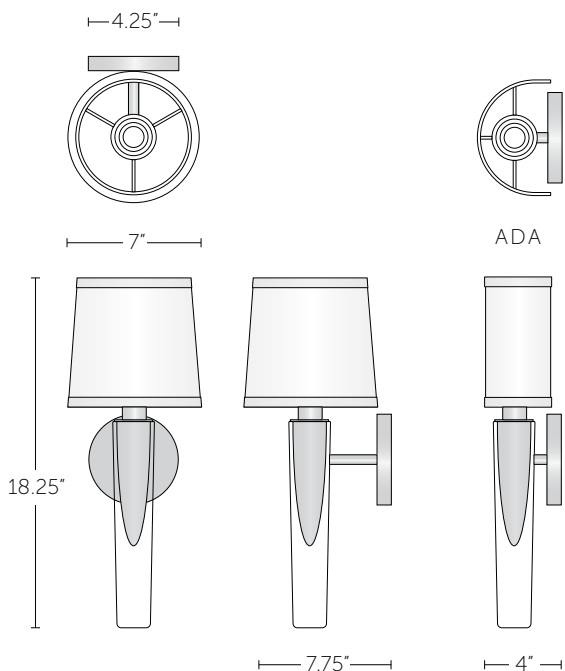

Grasse Sconce

MODEL # 10506

The Grasse, created to mimic a perfume bottle. Also named after the famous perfume town in France. The Grasse features heavy, hand blown Czech glass in four arresting color options. Designed by Jamie Drake.

MATERIALS

Brass

FINISHES

Antiqued Boyd Brass, Blackened Brass, Polished Brass, Polished Nickel, Satin Brass or Satin Nickel.

LAMPING

Incandescent for one, candelabra base, B-10, 60w max. Compatible with LED Screw-in lamps. Lamp not included with fixture.

DIMENSIONS

W 7" x H 18.25" x D 7.75"

W 178 mm x 464 mm x 98 mm

WEIGHT

8 lbs.

3.6 kg

NOTES

- Screw-on Shade: 6" x 7" x 6.75" H (152 mm x 178 mm x 171 mm H)
- Backplate: 4.75" dia. x 0.6" (121 mm dia. x 15 mm)
- Center of outlet box to top of fixture: 9.5" (241 mm)
- For ADA compliance, height of center of outlet box above finished floor: 88.75" (2254 mm)
- UL listed (or equivalent) for damp locations
- Bubble size and color will vary; small air bubbles in glass are common.
- Shade: white linen
- Optional: mirror mount modification available

REQUIRED INFORMATION

- Hand blown glass stem: Blue, Grey, Orange or White

Grasse ADA Sconce

MODEL # 10507

The Grasse, created to mimic a perfume bottle. Also named after the famous perfume town in France. The Grasse features heavy, hand blown Czech glass in four arresting color options. Designed by Jamie Drake.

MATERIALS

Brass

FINISHES

Antiqued Boyd Brass, Blackened Brass, Polished Brass, Polished Nickel, Satin Brass or Satin Nickel.

LAMPING

Incandescent for one, candelabra base, B-10, 60w max. Compatible with LED Screw-in lamps. Lamp not included with fixture.

DIMENSIONS

W 7" x H 18.25" x D 4"

W 178 mm x 464 mm x 102 mm

WEIGHT

7 lbs.

3.2 kg

NOTES

- Screw-on Half Shade: 6" x 7" x 6.75" H (152 mm x 178 mm x 171 mm H)
- Backplate: 4.75" dia. x 0.6" (121 mm dia. x 15 mm)
- Center of outlet box to top of fixture: 9.5" (241 mm)
- For ADA compliance, height of center of outlet box above finished floor: 88.75" (2254 mm)
- UL listed (or equivalent) for damp locations
- Bubble size and color will vary; small air bubbles in glass are common.
- Shade: white linen
- Optional: mirror mount modification available

REQUIRED INFORMATION

- Hand blown glass stem: Blue, Grey, Orange or White