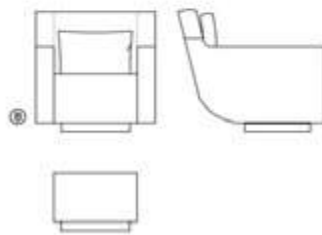

JIUN HO

FURNITURE
Gobbi Chair + Ottoman

jiunho.com

JIUN HO

GOBBI CHAIR + OTTOMAN

CHAIR

CH-05-107-A

W 27" D 36" H 32" SH 16" AH 23.5"

COM 11 yds COL 198 sq ft

Includes : 1 back pillow

Optional swivel base available

OTTOMAN

CH-05-107-OTTO-A

W 27" H 20" H 16"

COM 2 yds COL 36 sq ft

CHAIR

CH-05-107-B

W 34" D 38" H 34" SH 16" AH 25"

COM 12 yds COL 216 sq ft

Includes : 1 back pillow

Optional swivel base available

OTTOMAN

CH-05-107-OTTO-B

W 34" D 24" H 16"