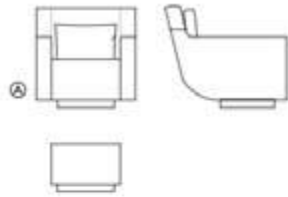

JIUN HO

FURNITURE
Gobbi Chair + Ottoman

jiunho.com

JIUN HO

GOBBI CHAIR + OTTOMAN

CHAIR

CH-05-107-A

W 27" D 36" H 32" SH 16" AH 23.5"

COM 11 yds COL 198 sq ft

Includes : 1 back pillow

Optional swivel base available

OTTOMAN

CH-05-107-OTTO-A

W 27" H 20" H 16"

COM 2 yds COL 36 sq ft

CHAIR

CH-05-107-B

W 34" D 38" H 34" SH 16" AH 25"

COM 12 yds COL 216 sq ft

Includes : 1 back pillow

Optional swivel base available

OTTOMAN

CH-05-107-OTTO-B

W 34" D 24" H 16"