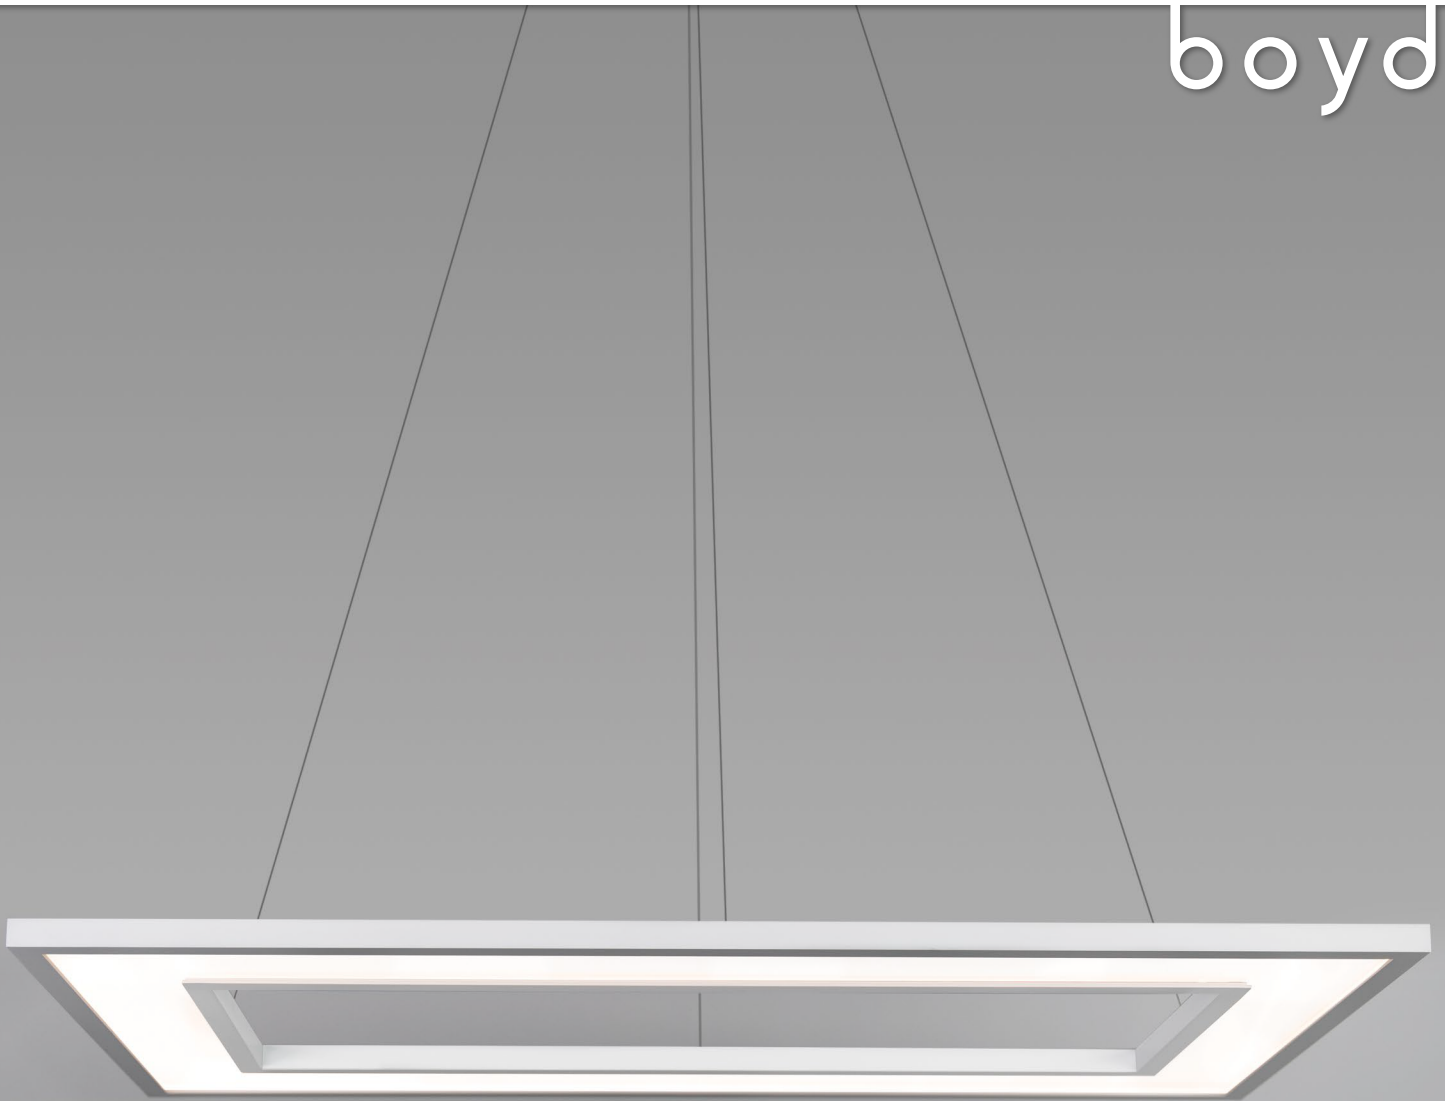

Ghost Pendant Rectangle

boyd

Shown in Satin Aluminum

Ghost Pendant Rectangle

MODEL # 10701

Welded with great care is a hand-finished aluminum frame which holds an acrylic diffuser. In the off position, the Ghost is transparent. Turn it on and it becomes opaque. When LEDs illuminate the sides of the acrylic diffuser, light reflects up and down. Ghost is made-to-order by hand in Colorado. Designed by Doyle Crosby.

MATERIALS

Hand-finished aluminum and acrylic diffuser with micro-etched dots.

FINISHES

Satin Aluminum (shown), Dark Bronze, Black Granite and Cloud.

LAMPING

81 watt LED lamps (included) offer 2700°k or 3500°k, 90+ CRI illumination providing ~3600 lumens at 120 - 277v. Fixture can be dimmed using 0-10v low-voltage dimming controls and wiring.

DIMENSIONS

W 25.25" x H 1" x L 49"

W 64 cm x H 2.5 cm x L 125 cm

WEIGHT

12 lbs.

5.5 kg.

NOTES

- Canopy: W 14" x H 2" x L 8.375" x; 36 cm x 5 cm x 21 cm
- Tunable LEDs coming Fall 2020
- Stainless steel aircraft cables can be minimally adjusted on-site via spring-loaded cable grips.
- Micro-etched dot pattern provides 54% uplight and 46% downlight.
- UL listed (or equivalent) for damp locations