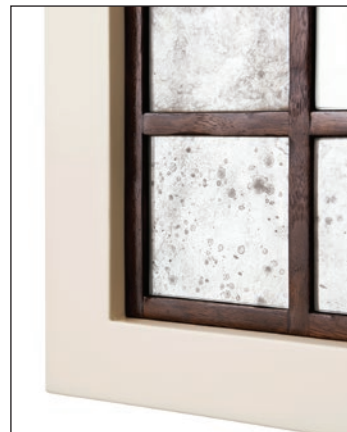

POWELL &
BONNELL

ELISE MIRROR 5510

Clear, Antique or Mercury mirror with lacquered outer frame and hand carved wood tracery details.
72”h x 30”w x 1.5”d.

Custom sizes / finishes available.

As shown: Cream lacquer frame with Mercury mirror border and Clear mirror center with Walnut stained tracery detail.