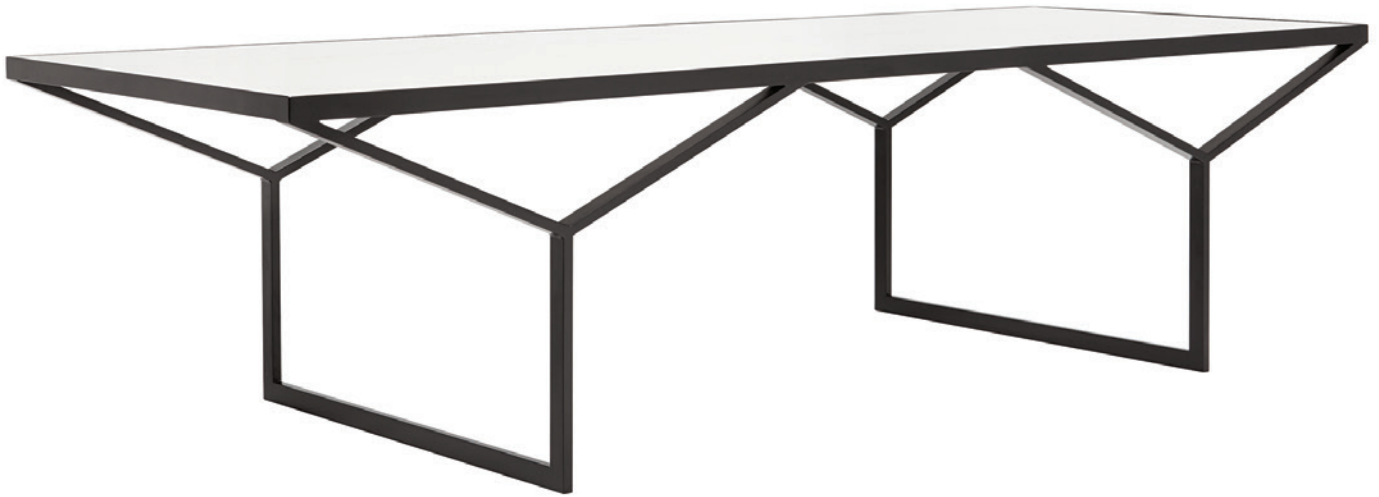

POWELL & BONNELL

9477

DUPONT COFFEE TABLE

Metal framed coffee table with Caesarstone® inset top and Y-shaped leg detail.

9477 Dupont Coffee Table: 66"w x 24"d x 17"h

WWW.POWELLANDBONNELL.COM

9477
DUPONT COFFEE TABLE

Shown As: Satin Black frame and Caesarstone® Statuario Nuvo inset top.

Other top options include: natural stone, wood, lacquer, glass, leather and solid surface composite.

Custom sizes and other metal finishes available.