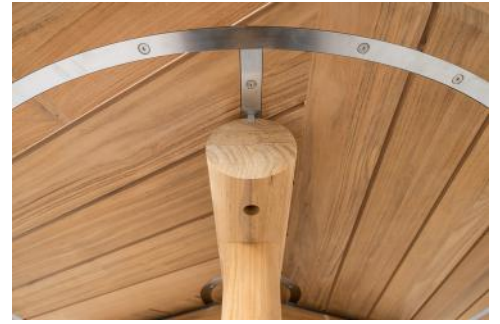

JIUN HO

FURNITURE

Torii Round Outdoor Table

JIUN HO

SHOWN

Wood: Teak with Natural Finish

Metal: Stainless Steel with Satin Finish

TORII ROUND OUTDOOR TABLE

TA-21-123

DIA 60" (152 cm) H30.5" (78 cm)