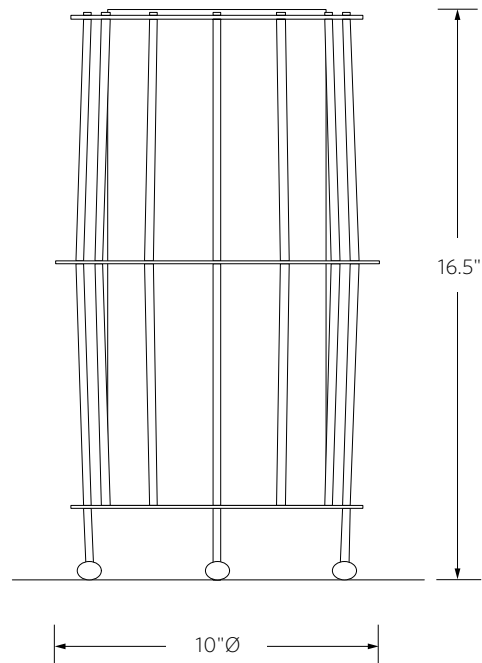

Shown: 10"Ø model and 5"Ø model in Opal white glass

SPOKE TABLE

MODEL NUMBER

2860

DESCRIPTION

Steel body, mold blown glass shade, with ball feet.

FINISH

Deep brown oxide or Deep black oxide.
Not available in Satin nickel.

MOLD BLOWN GLASS

Helbeige, Opal white, Quicksilver or Woodsmoke.

DIMENSIONS

2860.5

5"Ø x 12"H

NET WT

5 lbs.

2860.10

10"Ø x 16.5"H

15 lbs.

VOLTAGE / LAMP TYPE

2860.5

120V, 8.5W, E26 base, T12 LED filament lamp.
2,700°K, 90 CRI, 800 lumens.

2860.10

120V, 17W, E26 base, A21 LED lamp, frosted.
2,700°K, 92 CRI, 1,600 lumens.

CA Title 24-JA8-2019-E

PLEASE SPECIFY

Size, finish & shade color.

Model 2860.5

Model 2860.10