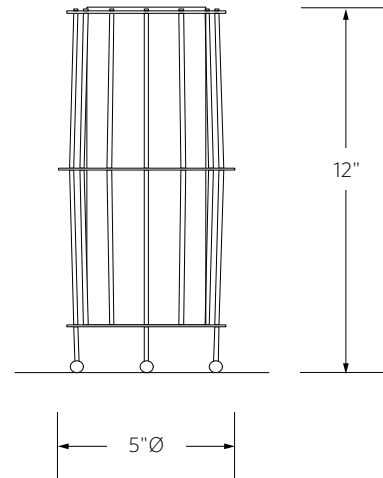

Shown: 10"Ø model and 5"Ø model in Opal white glass

SPOKE TABLE

MODEL NUMBER

2860

DESCRIPTION

Steel body, mold blown glass shade, with ball feet.

FINISH

Deep brown oxide or Deep black oxide.
Not available in Satin nickel.

MOLD BLOWN GLASS

Helbeige, Opal white, Quicksilver or Woodsmoke.

DIMENSIONS

2860.5

5"Ø x 12"H

NET WT

5 lbs.

2860.10

10"Ø x 16.5"H

15 lbs.

VOLTAGE / LAMP TYPE

2860.5

120V, 8.5W, E26 base, T12 LED filament lamp.
2,700°K, 90 CRI, 800 lumens.

2860.10

120V, 17W, E26 base, A21 LED lamp, frosted.
2,700°K, 92 CRI, 1,600 lumens.

CA Title 24-JA8-2019-E

PLEASE SPECIFY

Size, finish & shade color.

Model 2860.5

Model 2860.10