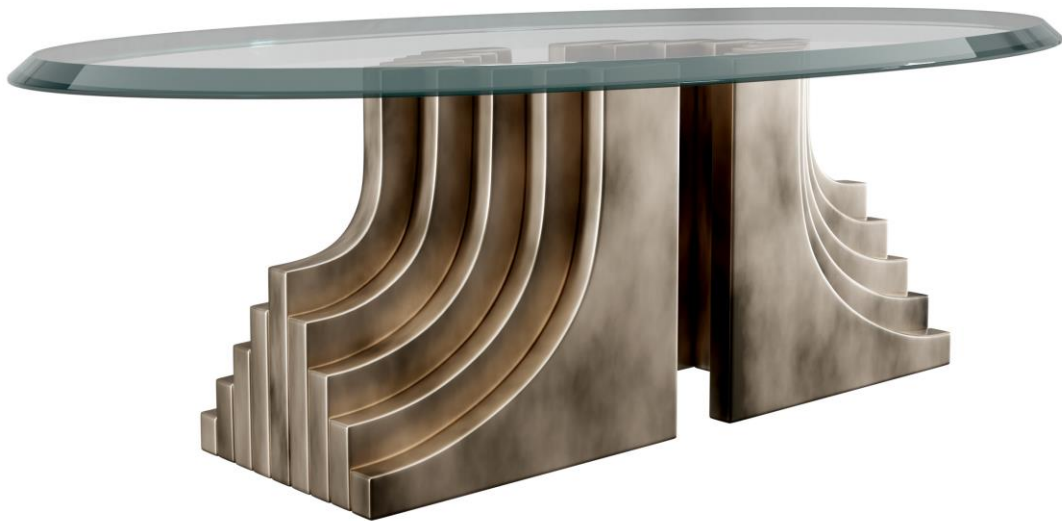

CHAABAN

Scarpa Coffee Table

Dimensions: W55" x D30" x H17"

Available Finishes:

Antiqued Bronze (shown)

Polished Bronze

Ebonized Bronze

Polished Nickel

Top Finishes:

Clear Starfire Glass (shown)

Bronze Glass

Nero Marquina

Calacatta Oro Gold

Custom Sizes + Finishes Available – Please Inquire