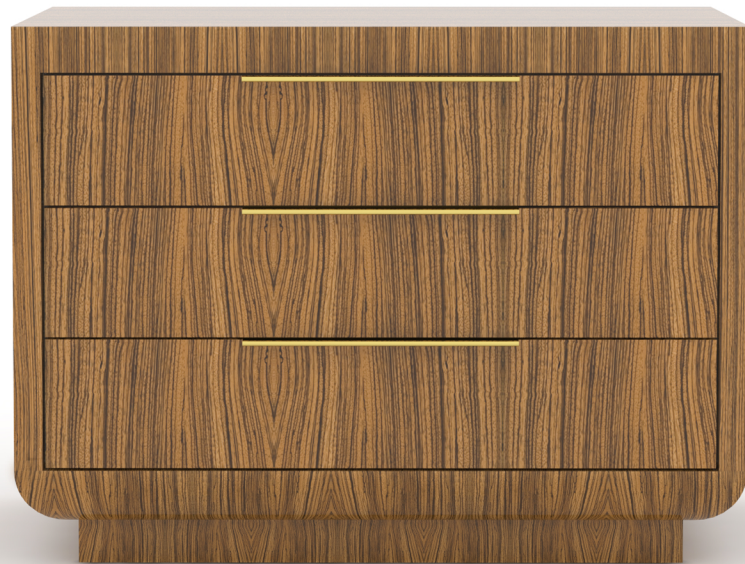

OPAL BEDSIDE

RANDOLPH & HEIN

## OPAL BEDSIDE

**DIMENSIONS:**  
30"W X 26"D X 26"H  
CUSTOM SIZES AVAILABLE

**FINISH:**  
SHOWN IN ZEBRAWOOD WITH BRASS PULLS  
STANDARD, PREMIUM, AND CUSTOM FINISHES AVAILABLE