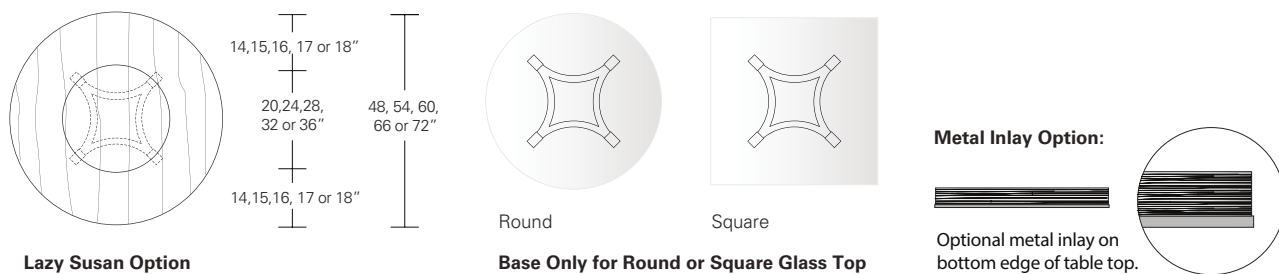

Nexus Round Table

48"W x 48"D x 29"H
 54"W x 54"D x 29"H
 60"W x 60"D x 29"H
 66"W x 66"D x 29"H
 72"W x 72"D x 29"H

Round Extension Table (with self storing leaf)

48"W (68" w/one 20" leaf) x 48"D x 29"H
 54"W (74" w/one 20" leaf) x 54"D x 29"H
 60"W (84" w/one 24" leaf) x 60"D x 29"H
 66"W (90" w/one 24" leaf) x 66"D x 29"H
 72"W (96" w/one 24" leaf) x 72"D x 29"H

Round Split Base Extension Table

48"W (96" w/two 24" leaves) x 48"D x 29"H
 54"W (102" w/two 24" leaves) x 54"D x 29"H
 60"W (108" w/two 24" leaves) x 60"D x 29"H
 66"W (114" w/two 24" leaves) x 66"D x 29"H
 72"W (120" w/two 24" leaves) x 72"D x 29"H

Nexus Square Table

48"W x 48"D x 29"H
 54"W x 54"D x 29"H
 60"W x 60"D x 29"H
 66"W x 66"D x 29"H
 72"W x 72"D x 29"H

Square Extension Table (with self storing leaf)

48"W (68" w/one 20" leaf) x 48"D x 29"H
 54"W (74" w/one 20" leaf) x 54"D x 29"H
 60"W (84" w/one 24" leaf) x 60"D x 29"H
 66"W (90" w/one 24" leaf) x 66"D x 29"H
 72"W (96" w/one 24" leaf) x 72"D x 29"H

Square Split Base Extension Table

48"W (96" w/two 24" leaves) x 48"D x 29"H
 54"W (102" w/two 24" leaves) x 54"D x 29"H
 60"W (108" w/two 24" leaves) x 60"D x 29"H
 66"W (114" w/two 24" leaves) x 66"D x 29"H
 72"W (120" w/two 24" leaves) x 72"D x 29"H