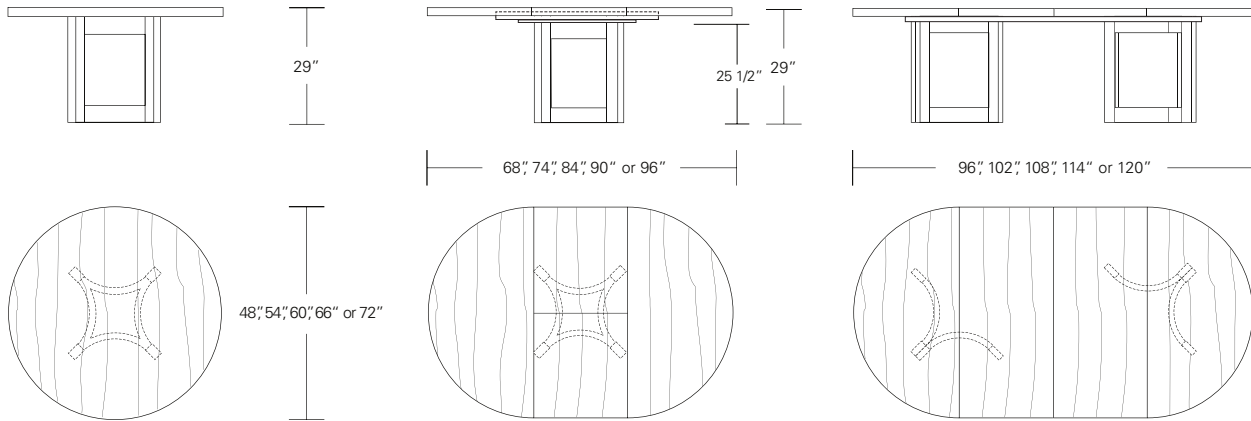

Nexus Round Table

48"W x 48"D x 29"H
 54"W x 54"D x 29"H
 60"W x 60"D x 29"H
 66"W x 66"D x 29"H
 72"W x 72"D x 29"H

Round Extension Table (with self storing leaf)

48"W (68" w/one 20" leaf) x 48"D x 29"H
 54"W (74" w/one 20" leaf) x 54"D x 29"H
 60"W (84" w/one 24" leaf) x 60"D x 29"H
 66"W (90" w/one 24" leaf) x 66"D x 29"H
 72"W (96" w/one 24" leaf) x 72"D x 29"H

Round Split Base Extension Table

48"W (96" w/two 24" leaves) x 48"D x 29"H
 54"W (102" w/two 24" leaves) x 54"D x 29"H
 60"W (108" w/two 24" leaves) x 60"D x 29"H
 66"W (114" w/two 24" leaves) x 66"D x 29"H
 72"W (120" w/two 24" leaves) x 72"D x 29"H

Nexus Square Table

48"W x 48"D x 29"H
 54"W x 54"D x 29"H
 60"W x 60"D x 29"H
 66"W x 66"D x 29"H
 72"W x 72"D x 29"H

Square Extension Table (with self storing leaf)

48"W (68" w/one 20" leaf) x 48"D x 29"H
 54"W (74" w/one 20" leaf) x 54"D x 29"H
 60"W (84" w/one 24" leaf) x 60"D x 29"H
 66"W (90" w/one 24" leaf) x 66"D x 29"H
 72"W (96" w/one 24" leaf) x 72"D x 29"H

Square Split Base Extension Table

48"W (96" w/two 24" leaves) x 48"D x 29"H
 54"W (102" w/two 24" leaves) x 54"D x 29"H
 60"W (108" w/two 24" leaves) x 60"D x 29"H
 66"W (114" w/two 24" leaves) x 66"D x 29"H
 72"W (120" w/two 24" leaves) x 72"D x 29"H