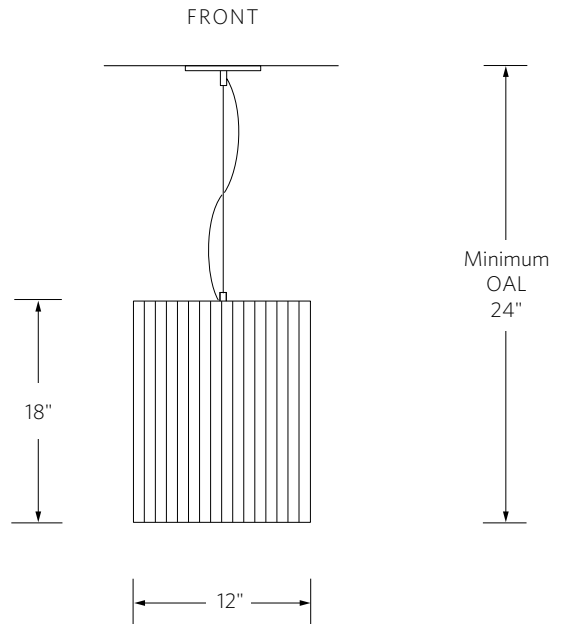

NEBULA SUSPENSION

MODEL NUMBER
2520

DESCRIPTION

Fabricated Lucite frame, clad in cut glass, with open bottom. Copper ceiling plate and hardware. Rigid stem or cable suspension.

FINISH

Deep brown oxide, Deep black oxide, or Satin Nickel.

KILN FORMED GLASS

Clear, Opal white, Pale gold, Sand or Seeded opal.

DIMENSIONS   MIN OAL   NET WT

DIMENSIONS	MIN OAL	NET WT
2520.12 12"W x 12"L x 18"H	24" Min. OAL	25 lbs.
2520.36 12"W x 36"L x 18"H	36" Min. OAL	75 lbs.
2520.42 12"W x 42"L x 18"H	36" Min. OAL	90 lbs.
2520.48 12"W x 48"L x 18"H	36" Min. OAL	105 lbs.
2520.54 12"W x 54"L x 18"H	36" Min. OAL	120 lbs.
2520.60 12"W x 60"L x 18"H	36" Min. OAL	135 lbs.
2520.72 12"W x 72"L x 18"H	36" Min. OAL	150 lbs.

CEILING PLATE

4.5"Ø x .25"

VOLTAGE / LAMP TYPE

120V, E26 base, 2,700°K, 90 CRI, T10, LED filament lamp.

2520.12	34W (4 x 8.5W), 3,200 lumens.
2520.36	42.5W (5 x 8.5W), 4,000 lumens.
2520.42	51W (6 x 8.5W), 4,800 lumens.
2520.48	59.5W (7 x 8.5W), 5,600 lumens.
2520.54	68W (8 x 8.5W), 6,400 lumens.
2520.60	76.5W (9 x 8.5W), 7,200 lumens.
2520.72	85W (10 x 8.5W), 8,000 lumens.

CA Title 24-JA8-2016

PLEASE SPECIFY

Glass color, cable or rigid stem suspension & OAL (net price includes cable or stem for an OAL of up to 48"). Refer to price book for additional cable or stem length. Cable OAL can be adjusted in the field at installation.

McEwen Lighting Studio
2748 9th Street
Berkeley, CA 94710

TEL 510.849.4000
FAX 510.849.4006
mcewenlighting.com

Model 2520.12