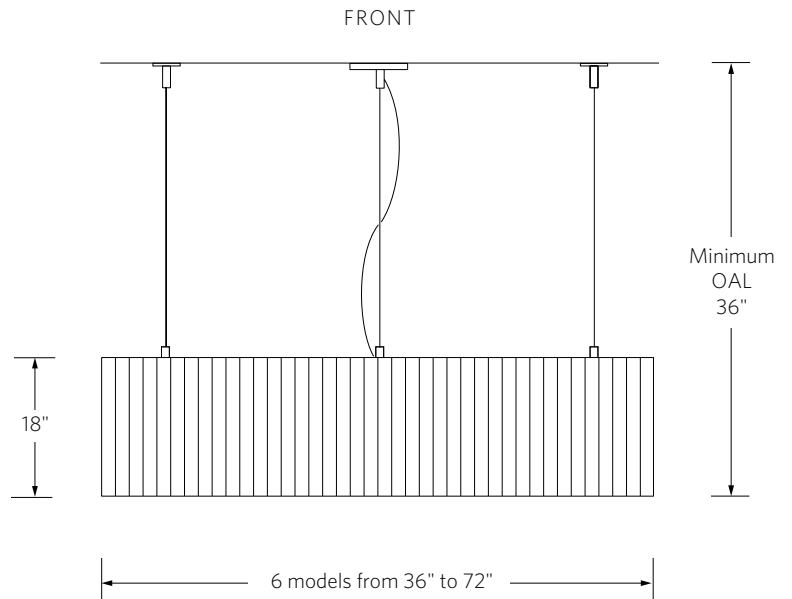

Models 2520.36, 2520.42, 2520.48, 2520.54, 2520.60, 2520.72