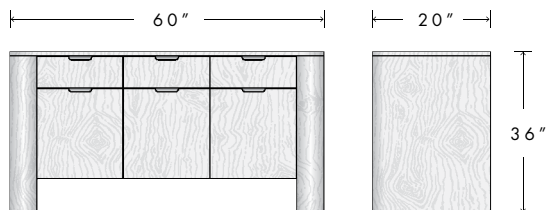

Mt Fuji Credenza

60 x 20 x 36 *

Wooden sideboard with rounded corners and legs.

- 3 drawers with 3 door fronts as shown below. Center panel as pull out.
- Drawers lined with red faux leather
- Brass hardware
- Optional leather fronts, all doors or all drawers.

* All TVM pieces are made to order, so custom configurations and sizing are encouraged. We work with maple, walnut and oak.

Three Doors, Three Drawers