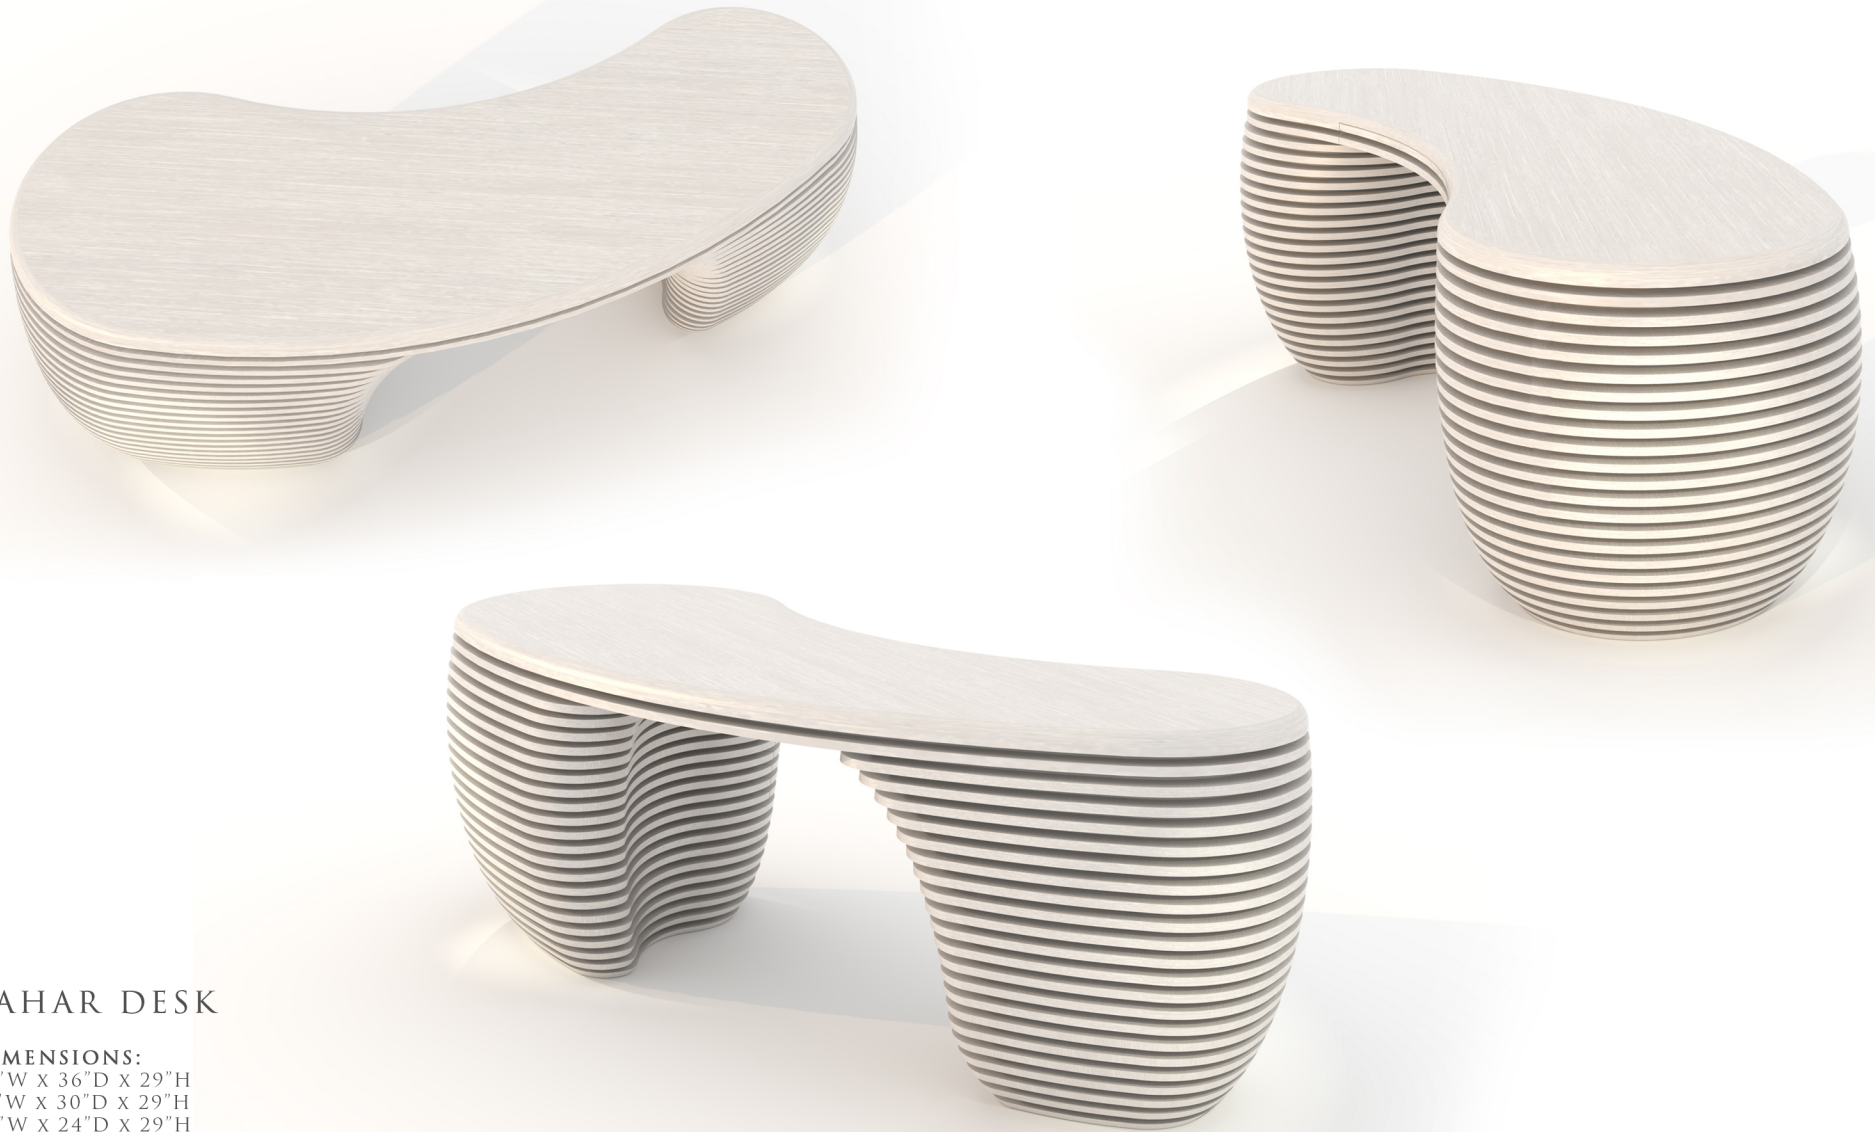

LAHAR DESK

LAHAR DESK

DIMENSIONS:

84" W X 36" D X 29" H

72" W X 30" D X 29" H

60" W X 24" D X 29" H

W/ PENCIL DRAWER

CUSTOM SIZES AVAILABLE