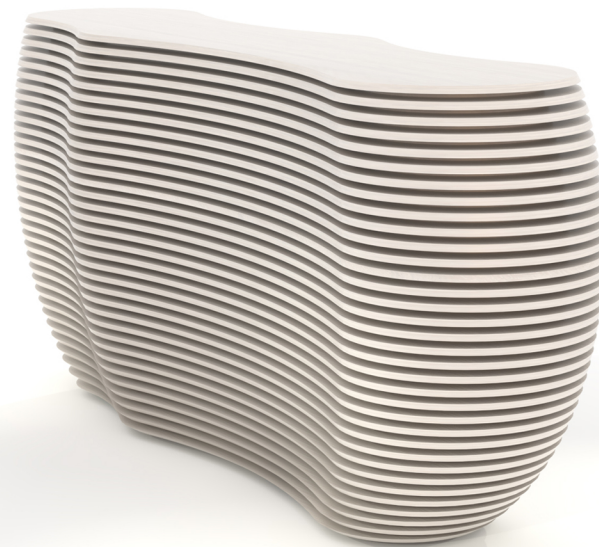

# LAHAR CONSOLE

## LAHAR CONSOLE

**DIMENSIONS:**  
80" W X 20" D X 33½" H  
CUSTOM SIZES AVAILABLE

**FINISH:**  
STANDARD, PREMIUM, AND CUSTOM FINISHES AVAILABLE

RANDOLPH & HEIN

720 EAST 59TH STREET

LOS ANGELES

CALIFORNIA 90001