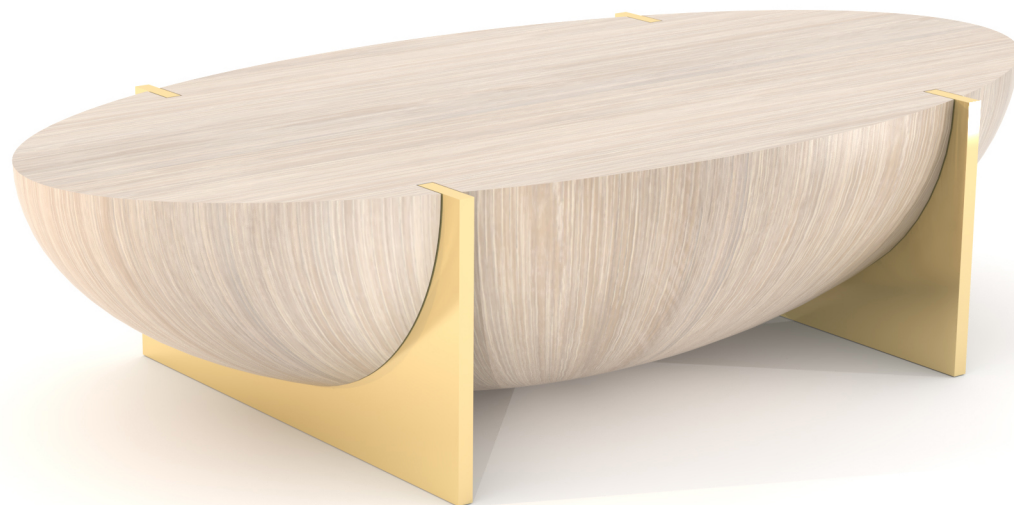

## KOBAN

**DIMENSIONS:**  
60"W X 36"D X 18"H  
CUSTOM SIZES AVAILABLE

**FINISH:**  
STANDARD, PREMIUM, AND CUSTOM FINISHES AVAILABLE