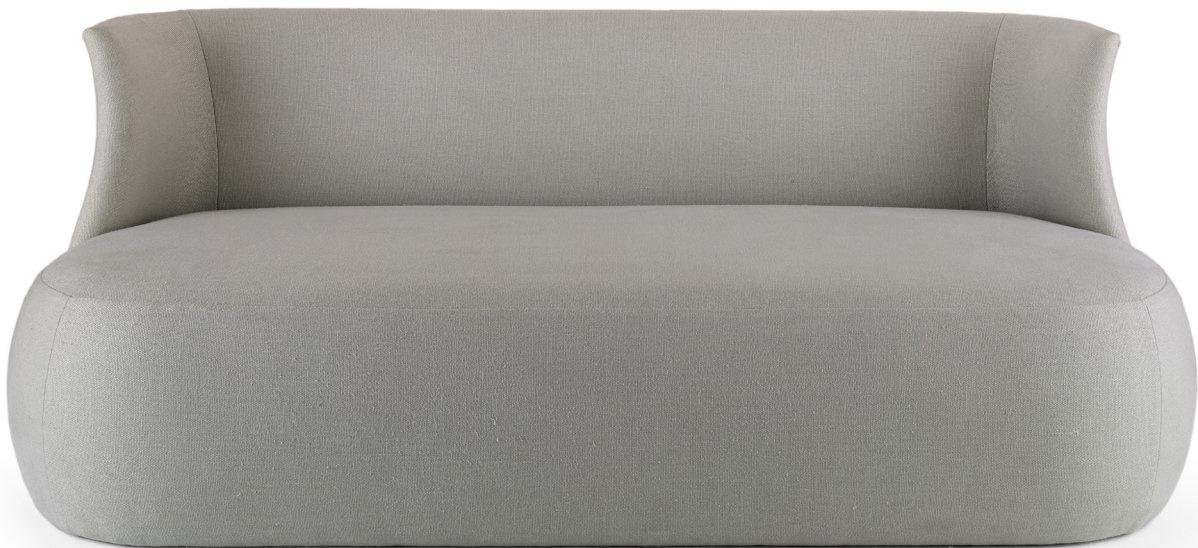

NATASHA BARADARAN

ISADORA SOFA

W72" X D34" X H28.5" SH16.25"
COM: 16YDS | COL: 270SQFT

AVAILABLE AS A LOUNGE CHAIR, INCLUDES (1) KIDNEY PILLOW

Custom Capabilities

NATASHABARADARAN.COM
INFO@NATASHABARADAN.COM
PH: 323.456.4314