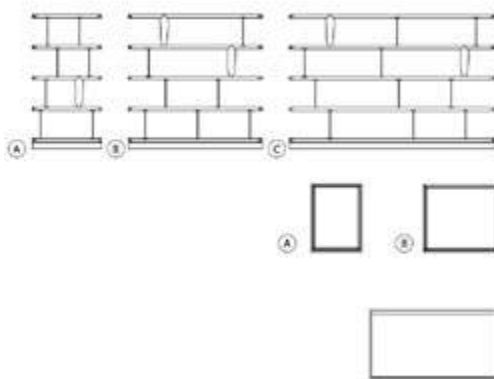

Rock supports : cast-bronze with Darkened Patina

Detail : Lacquer / Blue + Lacquer / Red

ICA BOOKCASE

ICA SHELVING UNIT

CA-15-101-A

L 40" W 16" H 78"

CA-15-101-B

L 78" W 16" H 78"

CA-15-101-C

L 120" W 16" H 78"

ICA SHELVING BOX

CA-15-101-BOX-A

L 12" W 16" H 16"

CA-15-101-BOX-B

L 18" W 16" H 16"

ICA SHELVING DRAWER

CA-15-101-DRAWER

L 30" W 16" H 16"

Note : Limited customization

DENNIS MILLER ASSOCIATES

200 Lexington Avenue Suite 1210 New York, NY 10016
212.684.0070 Fax.212.684.0776 www.dennismiller.com