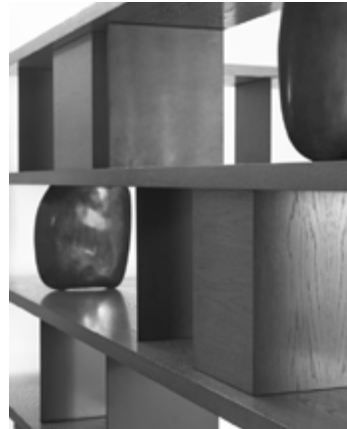

JIUN HO

FURNITURE

Ica Bookcase

jiunho.com

JIUN HO

SHOWN

Wood : Oak / Ashen

Metal : Espresso

Rock supports : cast-bronze with Darkened Patina

Detail : Lacquer / Blue + Lacquer / Red

ICA BOOKCASE

ICA SHELVING UNIT

CA-15-101-A

L 40" W 16" H 78"

CA-15-101-B

L 78" W 16" H 78"