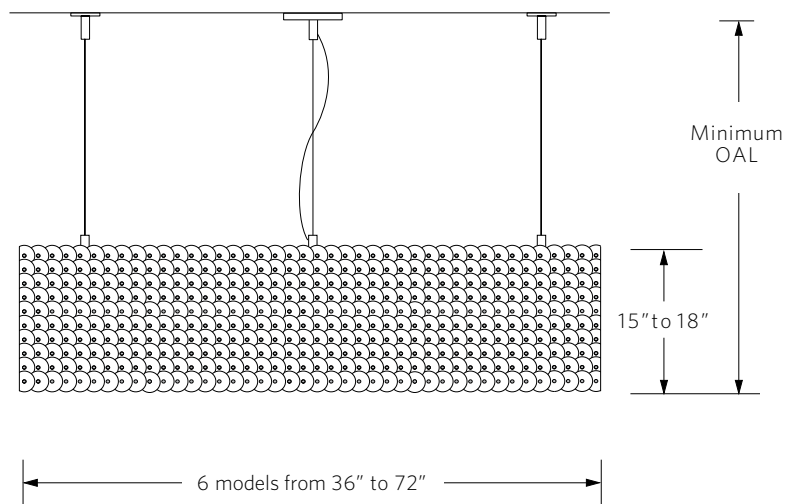

## PLEASE SPECIFY

Cable or rigid stem suspension & OAL (net price includes cable/stem for an OAL of up to 48").

Refer to price book for additional cable/stem length.

Cable OAL can be adjusted in the field at installation.

**Model 3020.16**  
(available in rigid stem only)

**Models 3020.36, 3020.42, 3020.48, 3020.54, 3020.60, 3020.72**

ceiling plate