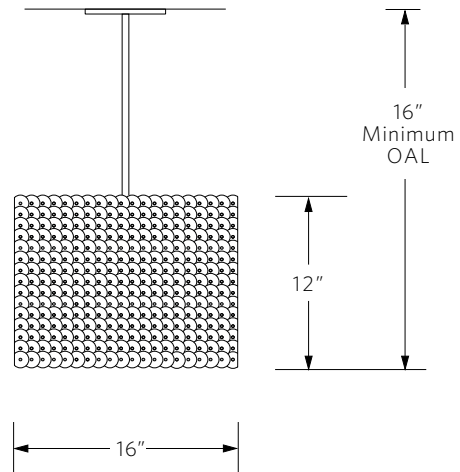

HOUSE SUSPENSION

MODEL NUMBER

3020

DESCRIPTION

Shade of die cut mica discs & copper rivets with a Lucite frame and cable or rigid stem suspension.

FINISH

Deep brown oxide.

SHADE

Mica discs.

DIMENSIONS

3020.16

MIN OAL

16"W x 16"L x 12"H

16" Min. OAL

NET WT

30 lbs.

3020.36

10"W x 36"L x 15"H

24" Min. OAL

55 lbs.

3020.42

10"W x 42"L x 15"H

24" Min. OAL

60 lbs.

3020.48

10"W x 48"L x 15"H

24" Min. OAL

65 lbs.

3020.54

10"W x 54"L x 15"H

24" Min. OAL

75 lbs.

3020.60

10"W x 60"L x 15"H

24" Min. OAL

80 lbs.

3020.72

12"W x 72"L x 18"H

30" Min. OAL

120 lbs.

CEILING PLATE

4.5"Ø x .25"

VOLTAGE / LAMP TYPE

120V, E26 base, 2,700°K, 92 CRI, A21 LED lamp, frosted.

3020.16 68W (4 x 17W), 6,400 lumens.

3020.36 85W (5 x 17W), 8,000 lumens.

3020.42 102W (6 x 17W), 9,600 lumens.

3020.48 119W (7 x 17W), 11,200 lumens.

3020.54 136W (8 x 17W), 12,800 lumens.

3020.60 153W (9 x 17W), 14,400 lumens.

3020.72 170W (10 x 17W), 16,000 lumens.

CA Title 24-JA8-2016

PLEASE SPECIFY

Cable or rigid stem suspension & OAL (net price includes cable/stem for an OAL of up to 48").

Refer to price book for additional cable/stem length.

Cable OAL can be adjusted in the field at installation.

Model 3020.16
(available in rigid stem only)