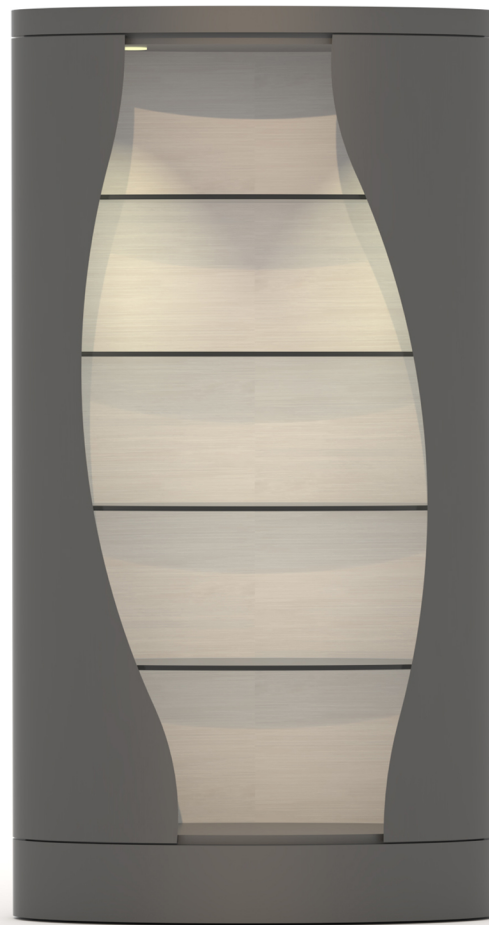

HONDANA

HONDANA

DIMENSIONS:
48" W X 72" H X 22" D
48" W X 84" H X 22" D

FINISH:
STANDARD, PREMIUM, AND CUSTOM FINISHES AVAILABLE

RANDOLPH & HEIN

720 EAST 59TH STREET

LOS ANGELES

CALIFORNIA 90001