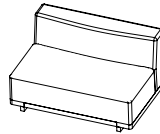

SC-20-104-A LAF OR RAF

W 50" (127 cm) D 35" (89 cm) H 27" (68.5 cm)

SH 16.5" (42 cm) AH 27" (68.5 cm)

COM 8 yds COL 144 sq ft

SC-20-104-B

W 50" (127 cm) D 35" (89 cm) H 27" (68.5 cm) SH 16.5" (42 cm)

COM 7 yds COL 126 sq ft

SC-20-104-C

W 40" (102 cm) D 35" (89 cm) H 27" (68.5 cm) SH 16.5" (42 cm)

COM 6 yds COL 108 sq ft

SC-20-104-OTTO

W 39" (99 cm) D 35" (89 cm) H 16.5" (42 cm) SH 16.5" (42 cm)

COM 4 yds COL 72 sq ft

SC-20-104-PLTTBL-A