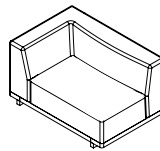

SHOWN

Wood: Ash wood in Sureto finish

Upholstery: Jiun Ho Textile - Nuno Mochi

HIYOSHI SECTIONAL SOFA

SC-20-104-A LAF OR RAF

W 50" (127 cm) D 35" (89 cm) H 27" (68.5 cm)

SH 16.5" (42 cm) AH 27" (68.5 cm)

COM 8 yds COL 144 sq ft