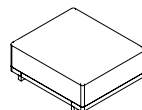

SC-20-104-A LAF OR RAF

W 50" (127 cm) D 35" (89 cm) H 27" (68.5 cm)

SH 16.5" (42 cm) AH 27" (68.5 cm)

COM 8 yds COL 144 sq ft

SC-20-104-B

W 50" (127 cm) D 35" (89 cm) H 27" (68.5 cm) SH 16.5" (42 cm)

COM 7 yds COL 126 sq ft

SC-20-104-C

W 40" (102 cm) D 35" (89 cm) H 27" (68.5 cm) SH 16.5" (42 cm)

COM 6 yds COL 108 sq ft

SC-20-104-OTTO

W 39" (99 cm) D 35" (89 cm) H 16.5" (42 cm) SH 16.5" (42 cm)

COM 4 yds COL 72 sq ft

SC-20-104-PLTTBL-A

W 40" (102 cm) D 35" (89 cm) H 17" (43 cm)

SC-20-104-PLTTBL-B

W 35" (89 cm) D 35" (89 cm) H 17" (43 cm)

HIYOSHI PILLOW

SC-20-104-PLW-2020 // SC-20-104-PLW-2222

W 20" (51 cm) H 20" (51 cm) // W 22" (56 cm) H 22" (56 cm)