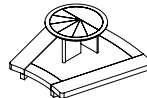

SC-20-104-A LAF OR RAF

W 50" (127 cm) D 35" (89 cm) H 27" (68.5 cm)

SH 16.5" (42 cm) AH 27" (68.5 cm)

COM 8 yds COL 144 sq ft

SC-20-104-B

W 50" (127 cm) D 35" (89 cm) H 27" (68.5 cm) SH 16.5" (42 cm)

COM 7 yds COL 126 sq ft

SC-20-104-C

W 40" (102 cm) D 35" (89 cm) H 27" (68.5 cm) SH 16.5" (42 cm)

COM 6 yds COL 108 sq ft

SC-20-104-OTTO

W 39" (99 cm) D 35" (89 cm) H 16.5" (42 cm) SH 16.5" (42 cm)

COM 4 yds COL 72 sq ft

SC-20-104-PLTTBL-A

W 40" (102 cm) D 35" (89 cm) H 17" (43 cm)

SC-20-104-PLTTBL-B

W 35" (89 cm) D 35" (89 cm) H 17" (43 cm)

HIYOSHI PILLOW

SC-20-104-PLW-2020 // SC-20-104-PLW-2222

W 20" (51 cm) H 20" (51 cm) // W 22" (56 cm) H 22" (56 cm)