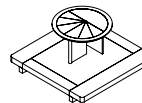

SC-20-104-A LAF OR RAF

W 50" (127 cm) D 35" (89 cm) H 27" (68.5 cm)

SH 16.5" (42 cm) AH 27" (68.5 cm)

COM 8 yds COL 144 sq ft

SC-20-104-B

W 50" (127 cm) D 35" (89 cm) H 27" (68.5 cm) SH 16.5" (42 cm)

COM 7 yds COL 126 sq ft

SC-20-104-C

W 40" (102 cm) D 35" (89 cm) H 27" (68.5 cm) SH 16.5" (42 cm)

COM 6 yds COL 108 sq ft

SC-20-104-OTTO

W 39" (99 cm) D 35" (89 cm) H 16.5" (42 cm) SH 16.5" (42 cm)

COM 4 yds COL 72 sq ft

SC-20-104-PLTTBL-A

W 40" (102 cm) D 35" (89 cm) H 17" (43 cm)

SC-20-104-PLTTBL-B

W 35" (89 cm) D 35" (89 cm) H 17" (43 cm)

HIYOSHI PILLOW

SC-20-104-PLW-2020 // SC-20-104-PLW-2222

W 20" (51 cm) H 20" (51 cm) // W 22" (56 cm) H 22" (56 cm)

COM 1 yds COL 18 sq ft

SC-20-104-PLW-TRIANGLE

W 19" (48 cm) D 18" (46 cm) H 18" (46 cm)

COM 3 yds COL 54 sq ft

Hiyoshi B
 Hiyoshi Straight Table
 Hiyoshi A-RAF
 Hiyoshi Ottoman
 Yuji Side Table
 Goma Club Chair
 Omikujji Table