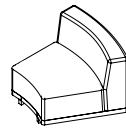

SC-20-104-A LAF OR RAF

W 50" (127 cm) D 35" (89 cm) H 27" (68.5 cm)

SH 16.5" (42 cm) AH 27" (68.5 cm)

COM 8 yds COL 144 sq ft

SC-20-104-B

W 50" (127 cm) D 35" (89 cm) H 27" (68.5 cm) SH 16.5" (42 cm)

COM 7 yds COL 126 sq ft

SC-20-104-C

W 40" (102 cm) D 35" (89 cm) H 27" (68.5 cm) SH 16.5" (42 cm)

COM 6 yds COL 108 sq ft

SC-20-104-OTTO

W 39" (99 cm) D 35" (89 cm) H 16.5" (42 cm) SH 16.5" (42 cm)

COM 4 yds COL 72 sq ft

SC-20-104-PLTTBL-A

W 40" (102 cm) D 35" (89 cm) H 17" (43 cm)

SC-20-104-PLTTBL-B

W 35" (89 cm) D 35" (89 cm) H 17" (43 cm)

HIYOSHI PILLOW

SC-20-104-PLW-2020 // SC-20-104-PLW-2222

W 20" (51 cm) H 20" (51 cm) // W 22" (56 cm) H 22" (56 cm)