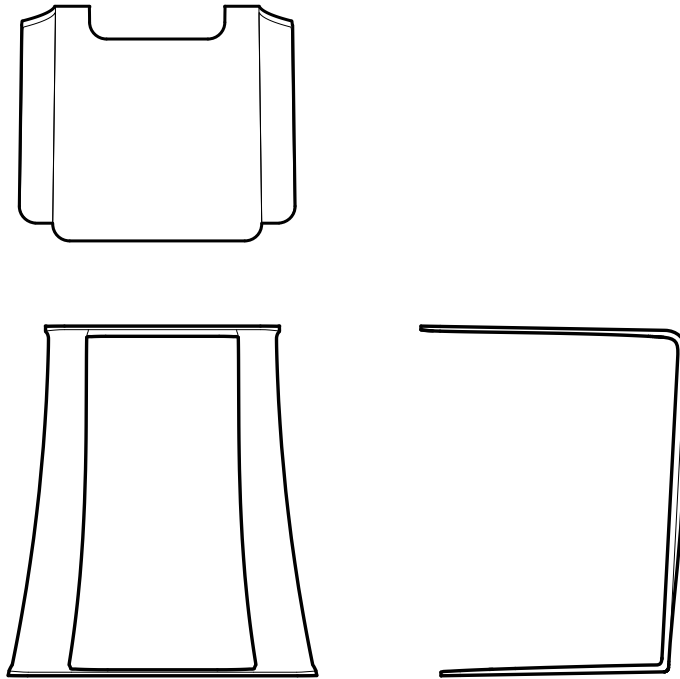

## Garrison | 103-133

Limited

The most recent addition to the Garrison Series is a solid bronze variant of the initial award-winning design conceived in early 2015. The Garrison is a sculptural casting intended for use as a stool or side table, derived from state-of-the-art digital design and fabrication technology.

Honouring central-eastern Canada's manufacturing heritage, the Garrison was cast in sand- the same process used to produce machine parts for heavy industry. The sand-casting process produces faintly perceptible irregularities that enhance the Garrison's tactile appeal.

### Dimensions

- 16" W x 14" D x 18" H

### Weight

- 52 lbs.