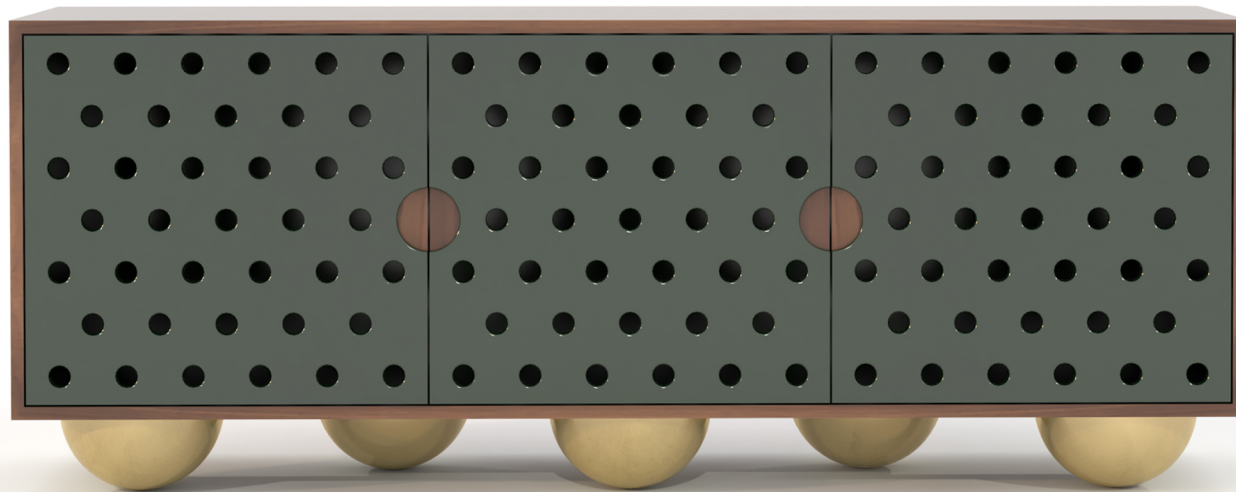

DOMINO

RANDOLPH & HEIN

DOMINO

DIMENSIONS:
72"W X 20"D X 30"H
CUSTOM SIZES AVAILABLE

FINISH:
STANDARD, PREMIUM, AND CUSTOM FINISHES AVAILABLE