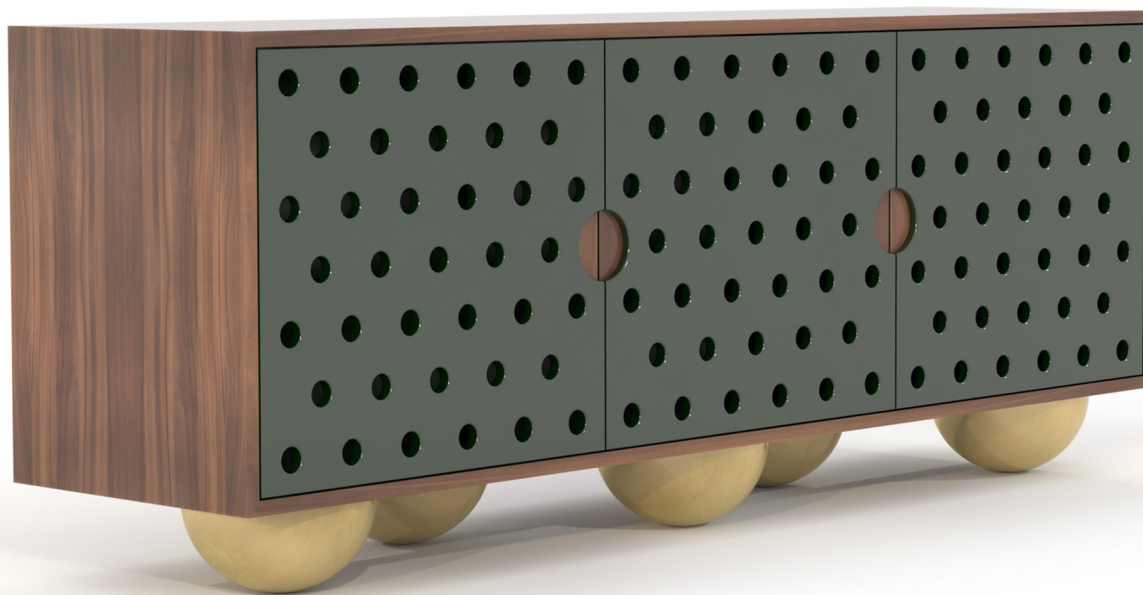

DOMINO

RANDOLPH & HEIN

DOMINO

DIMENSIONS:
72"W X 20"D X 30"H
CUSTOM SIZES AVAILABLE

FINISH:
STANDARD, PREMIUM, AND CUSTOM FINISHES AVAILABLE