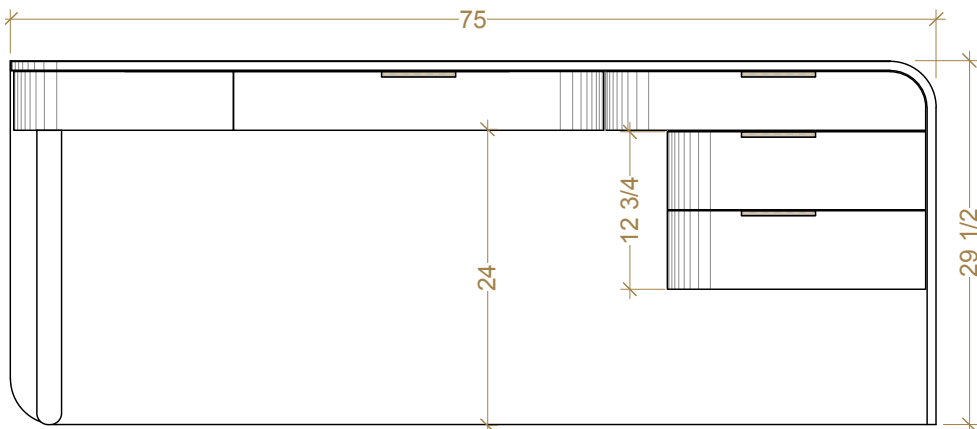

Shown with Brut Catch-pulls by Ted Boerner for Rocky Mountain Hardware. Option with Push-to-open drawers (no pulls).

Left or Right orientation

Let your ideas flow.

DIMENSIONS

54" L x 26" D x 29.5" H

69" L x 26" D x 29.5" H

75" L x 26" D x 29.5" H

Materials/Finishes options

Body is available in all TB standard woods finishes.

Drawer Faces available in Wood or covered in 100% Wool Felt.

Felt available in nine standard colors.

Wire Management and Charging Option upon request.

COCOON DESK CONFIGURATIONS

Available in Three Standard Lengths Left or Right Orientation.
All available in Three Drawer Configurations

Two Pencil Drawers above

Add One File Drawer below

OR Add Two Drawers below