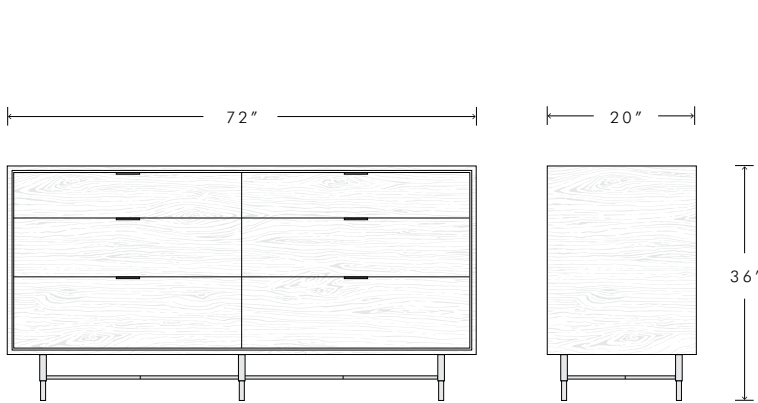

Six Drawer Dresser (shown on front)