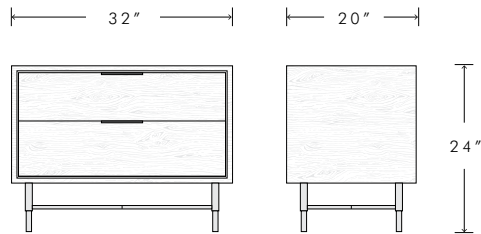

TOD VON MERTENS

CHADOS DRESSER

Six Drawer, Solid Wood, Bleached Curly Maple

72W x 20D x 36H

CHADOS DRESSER

Six drawer solid wood dresser, with exposed end-grain on side panels. Wood grain matched drawer faces with dove tail boxes and soft close hardware. Hand-made 6" steel pulls on adjustable blackened steel X-base. Multiple drawer configurations based on height selection.

AVAILABLE DIMENSIONS:

72"W x 20"D x 36"H (standard shown on front)

32"W x 20"D x 24"H (two drawer)

32"W x 20"D x 36"H (three drawer)

32"W x 20"D x 42"H (four drawer)

32"W x 20"D x 49"H (five drawer)

Custom sizes available