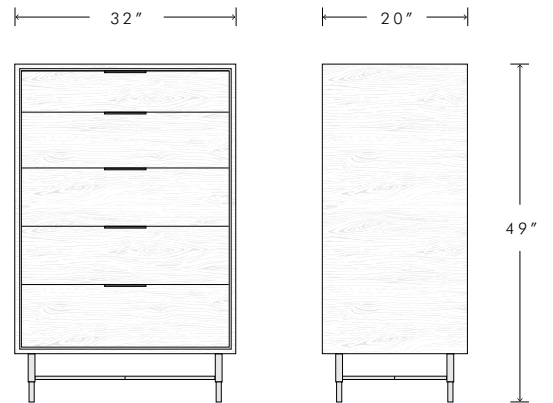

Five Drawer Tall Dresser