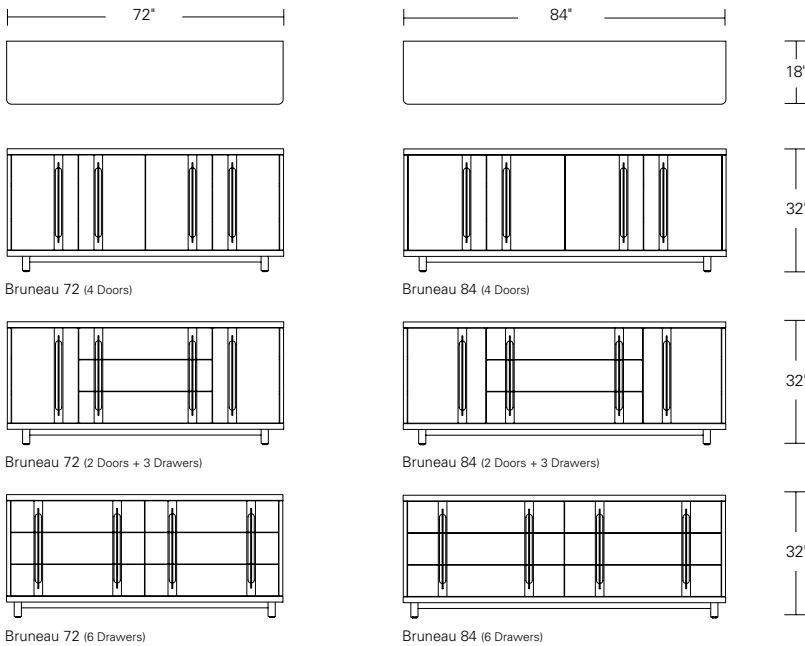

BRUNEAU 84 DOORS & DRAWERS

84W x 18D x 32H

Shown in Walnut with Medium Bronze metal.

Bruneau casegoods pair soft rounded corners with scooped solid wood and metal integrated hardware pulls. The plinth base legs and cross stretchers give the cabinet a light floating quality. Available in a wide variety of sizes, configurations and finishes.

BRUNEAU CASEGOODS

DESCRIPTION	FINISH OPTIONS	
<p>Bruneau Casegoods: Veneer Cabinet with radiused corners and veneered fronts. Integrated pulls in covered solid wood vertical members with metal inlay. Soft-close doors and drawers. Adjustable shelves behind doors. Solid wood base with levelers.</p> <p>Pull Options: Integrated metal pull in satin brass, medium bronze, dark bronze, or satin aluminum.</p> <p>Standard Options: Drawer dividers, removable back and wire management, two tone finish.</p> <p>Custom Orders: Custom sizes, woods and finishes are available. Please request a price quotation.</p>	<p>Standard - Natural / Stained:</p> <p>Bronze Ash, Burnt Ash, Ebonized Ash, Grey Ash, Mahogany, Medium Mahogany, Oak, Bluff Oak, Grey Oak, Fumed Oak, Walnut, Medium Walnut, Dark Walnut, Ebonized Walnut, Grey Walnut, Silver Walnut, Terra Walnut, Bronze Walnut, Claro Toned Walnut.</p>	<p>Premium - Cerused / Bleached:</p> <p>Bleached Ash, Cerused Ash, Cerused Grey Ash, Cerused Bronze Ash, Cerused Burnt Ash, Cerused Mahogany, Cerused Dark Mahogany, Bleached Walnut, Cerused Walnut, Cerused Grey Walnut, Cerused Silver Walnut, Cerused Bronze Walnut, Cerused Oak.</p>