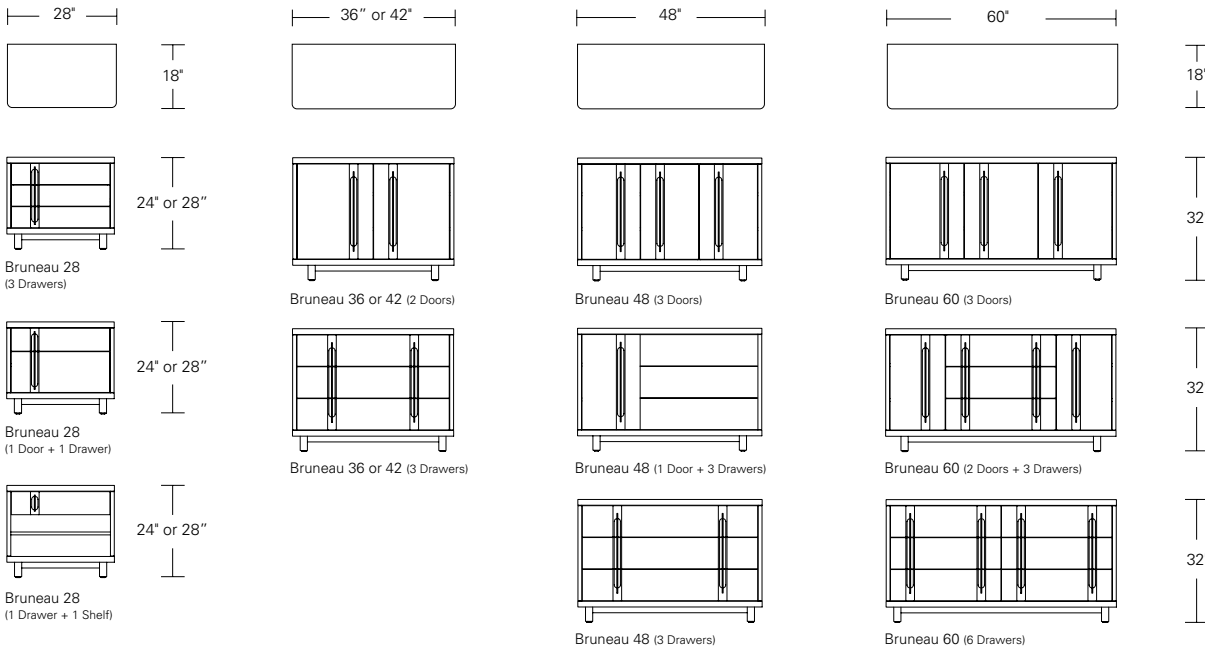

BRUNEAU 84 DOORS & DRAWERS

84W x 18D x 32H

Shown in Walnut with Medium Bronze metal.

Bruneau casegoods pair soft rounded corners with scooped solid wood and metal integrated hardware pulls. The plinth base legs and cross stretchers give the cabinet a light floating quality. Available in a wide variety of sizes, configurations and finishes.

BRUNEAU CASEGOODS

DESCRIPTION	FINISH OPTIONS	
<p>Bruneau Casegoods: Veneer Cabinet with radiused corners and veneered fronts. Integrated pulls in covered solid wood vertical members with metal inlay. Soft-close doors and drawers. Adjustable shelves behind doors. Solid wood base with levelers.</p> <p>Pull Options: Integrated metal pull in satin brass, medium bronze, dark bronze, or satin aluminum.</p> <p>Standard Options: Drawer dividers, removable back and wire management, two tone finish.</p> <p>Custom Orders: Custom sizes, woods and finishes are available. Please request a price quotation.</p>	<p>Standard - Natural / Stained:</p> <p>Bronze Ash, Burnt Ash, Ebonized Ash, Grey Ash, Mahogany, Medium Mahogany, Oak, Bluff Oak, Grey Oak, Fumed Oak, Walnut, Medium Walnut, Dark Walnut, Ebonized Walnut, Grey Walnut, Silver Walnut, Terra Walnut, Bronze Walnut, Claro Toned Walnut.</p>	<p>Premium - Cerused / Bleached:</p> <p>Bleached Ash, Cerused Ash, Cerused Grey Ash, Cerused Bronze Ash, Cerused Burnt Ash, Cerused Mahogany, Cerused Dark Mahogany, Bleached Walnut, Cerused Walnut, Cerused Grey Walnut, Cerused Silver Walnut, Cerused Bronze Walnut, Cerused Oak.</p>