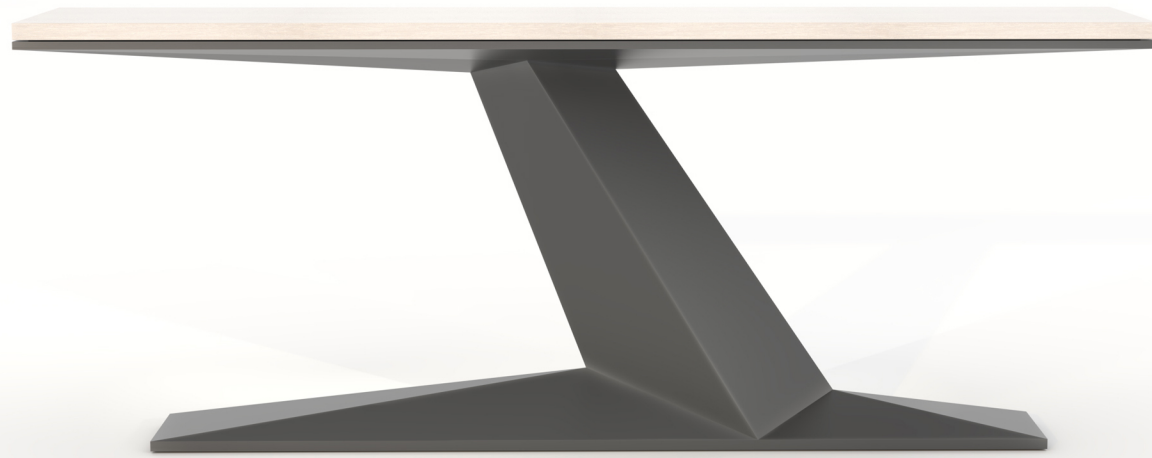

BRADFORD

BRADFORD

DIMENSIONS:
84" W X 18" D X 33" H
60" W X 18" D X 33" H
CUSTOM SIZES AVAILABLE

FINISH:
STANDARD, PREMIUM, AND CUSTOM FINISHES AVAILABLE

RANDOLPH & HEIN

720 EAST 59TH STREET

LOS ANGELES

CALIFORNIA 90001