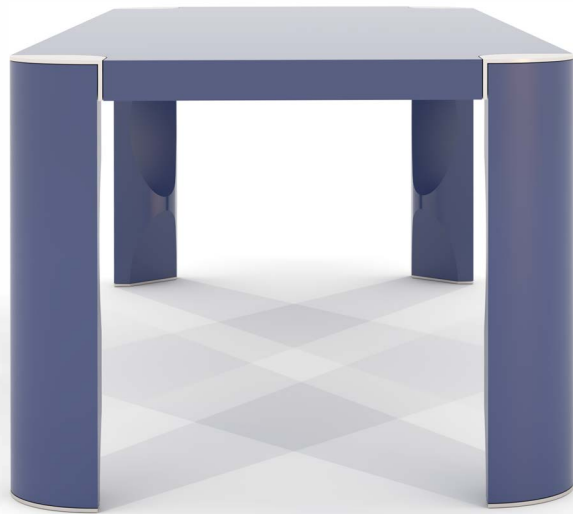

AOKI

AOKI

**DIMENSIONS:**

84" W x 36" D x 30" H

96" W x 40" D x 30" H

84" W x 18" D x 34" H (CONSOLE)

CUSTOM SIZES AVAILABLE

**FINISH:**

AOKI

AOKI

**DIMENSIONS:**

84"W x 36"D x 30"H

96"W x 40"D x 30"H

84"W x 18"D x 34"H (CONSOLE)

CUSTOM SIZES AVAILABLE

**FINISH:**