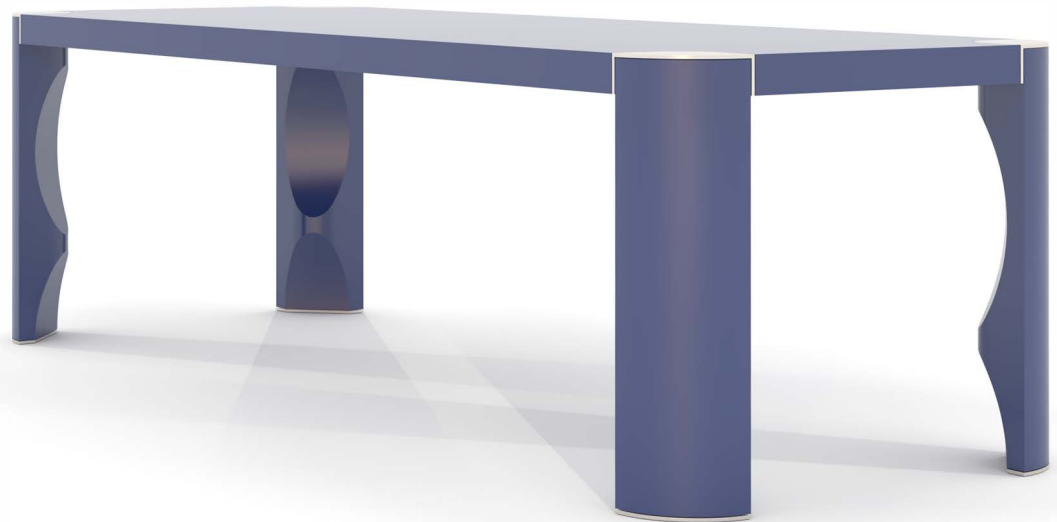

AOKI

AOKI

**DIMENSIONS:**

84" W x 36" D x 30" H

96" W x 40" D x 30" H

84" W x 18" D x 34" H (CONSOLE)

CUSTOM SIZES AVAILABLE

**FINISH:**

AOKI

AOKI

**DIMENSIONS:**

84"W x 36"D x 30"H

96"W x 40"D x 30"H

84"W x 18"D x 34"H (CONSOLE)

CUSTOM SIZES AVAILABLE

**FINISH:**