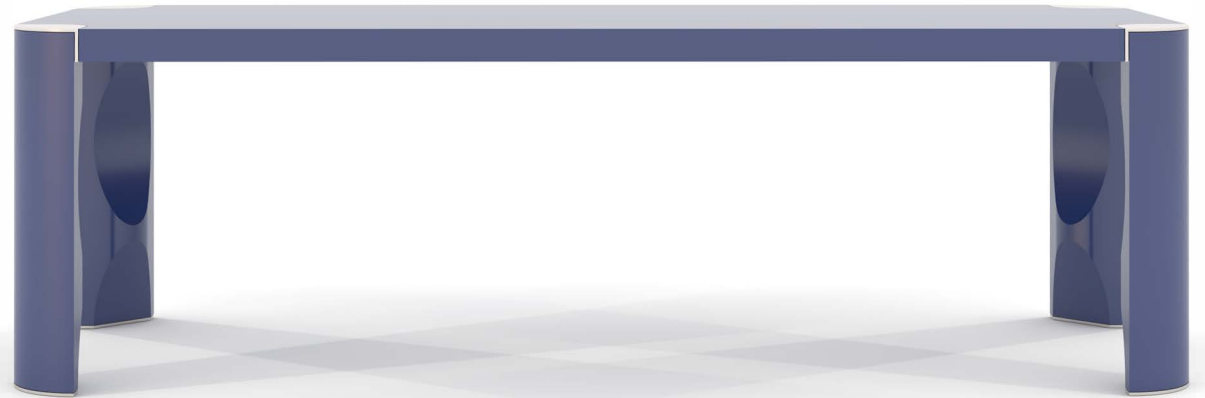

AOKI

AOKI

**DIMENSIONS:**

84" W x 36" D x 30" H

96" W x 40" D x 30" H

84" W x 18" D x 34" H (CONSOLE)

CUSTOM SIZES AVAILABLE

**FINISH:**

AOKI

AOKI

**DIMENSIONS:**

84"W x 36"D x 30"H

96"W x 40"D x 30"H

84"W x 18"D x 34"H (CONSOLE)

CUSTOM SIZES AVAILABLE

**FINISH:**