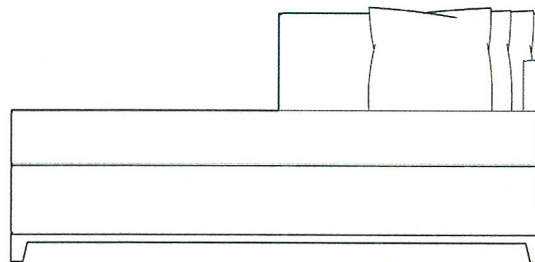

DECATUR CHAISE

68"L X 34.5"D X 32"H

DESCRIPTION

ONE PIECE SEAT, BOXED WITH SELF WELT
EXPOSED WOOD BASE WITH (4) TAPERED WOOD LEGS
(3) 20" X 20" THROW PILLOWS
RIGHT HAND FACING (SHOWN)

I00CH-68 DECATUR CHAISE

BACK VIEW

FRONT VIEW- RIGHT HAND FACING

DIMENSIONS

68" L X 34.5" D x 32" H
OVERALL LENGTH OF BUMPER END 28"
SEAT HEIGHT: 19.5"
ARM HEIGHT: 26"

OPTIONS

LEFT HAND FACING

Los Angeles | PACIFIC DESIGN CENTER, MIMI LONDON, 310.855.2567