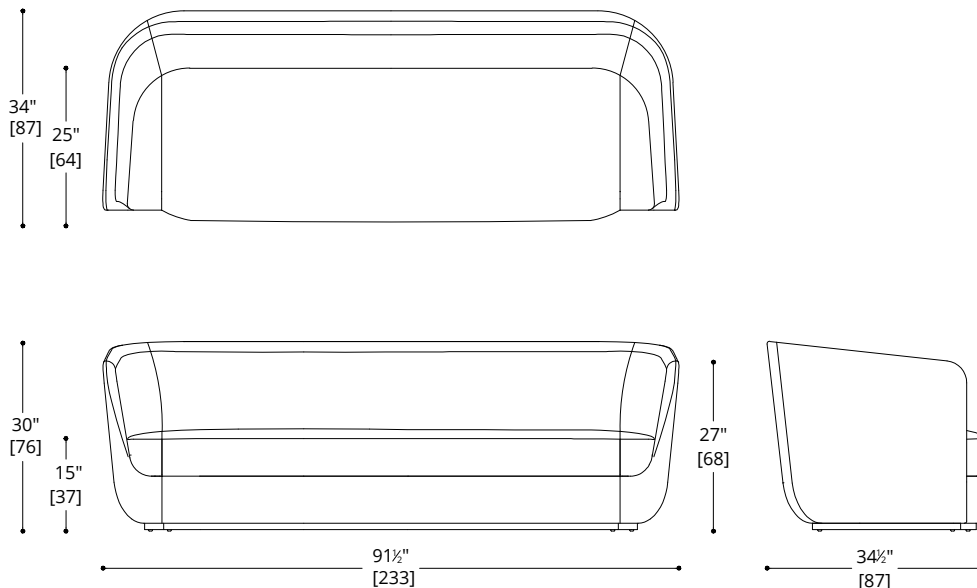

CLASP SOFA

CLASP SOFA

COM Required: Sofa: 13.7 m [15 yd]

COL Required: Sofa: 25.1 m² [270 ft²]

NOTES:
PLEASE CONFIRM DETAILS OF THIS TEAR SHEET WITH YOUR LOCAL SALES ASSOCIATE.