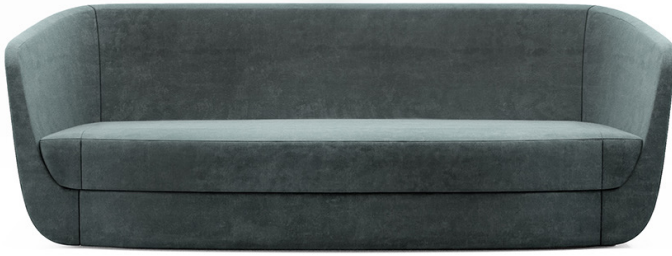

CLASP SOFA

CLASP SOFA

COM Required: Sofa: 13.7 m [15 yd]

COL Required: Sofa: 25.1 m² [270 ft²]

NOTES:
PLEASE CONFIRM DETAILS OF THIS TEAR SHEET WITH YOUR LOCAL SALES ASSOCIATE.