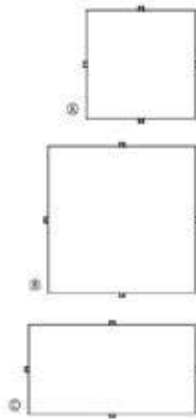

JIUN HO

FURNITURE

Chabana Coffee Table

jiunho.com

SHOWN
Wood : Oak
Metal : Espresso

CHABANA COFFEE TABLE

CT-01-103-A
SQ 36" H 16"

CT-01-103-B
SQ 48" H 16"

CT-01-103-C
L 54" W 30" H 16"