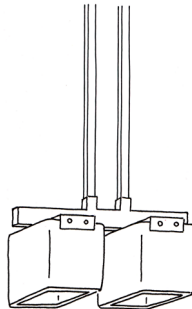

CAMBRIDGE OUTDOOR CEILING MOUNT

CEILING MOUNT

X-8058

HEIGHT: 8" (20.3 CM)

WIDTH: 6 1/2" (16.5 CM)

DEPTH: 7 1/2" (19.0 CM)

CEILING CANOPY: 4 1/4" SQ.
(10.8 SQ.)

WEIGHT: APPROX. 15 LBS.

WIRING: 1 MEDIUM-BASE SOCKET,
60 WATT MAX.

RECOMMENDED BULB: 60 WATT
EDISON STYLE 'SQUIRREL CAGE' BULB

METAL FINISHES

MARINE OIL RUBBED BRONZE

GLOSS WHITE POWDER COAT

GLASS SHADE

COLOR (CHOOSE ONE)

CLEAR

ALL SHADES ARE HAND-BLOWN AND
WILL VARY IN SIZE AND THICKNESS.

FROSTED FINISH WILL LIGHTEN COLOR

SINGLE CEILING MOUNT
8058

4-LIGHT CEILING MOUNT
8058D

SINGLE PENDANT
4058A

DOUBLE PENDANT
4058B

4, 5 & 6 LIGHT CHANDELIER

5058A (4 LIGHT CHANDELIER)

5058B (5 LIGHT CHANDELIER)

5058C (6 LIGHT CHANDELIER)

QUAD CHANDELIER
5058D

SCONCE
9058
X-9058 (OUTDOOR)

fuselighting.com

© COPYRIGHT FUSE LIGHTING.
ALL RIGHTS RESERVED.

2020