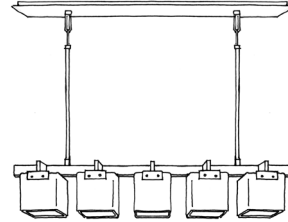

CAMBRIDGE OUTDOOR CEILING MOUNT

CEILING MOUNT

X-8058

HEIGHT: 8" (20.3 CM)

WIDTH: 6 1/2" (16.5 CM)

DEPTH: 7 1/2" (19.0 CM)

CEILING CANOPY: 4 1/4" SQ.
(10.8 SQ.)

WEIGHT: APPROX. 15 LBS.

ALL SHADES ARE HAND-BLOWN AND
WILL VARY IN SIZE AND THICKNESS.

FROSTED FINISH WILL LIGHTEN COLOR

SINGLE CEILING MOUNT
8058

4-LIGHT CEILING MOUNT
8058D

SINGLE PENDANT
4058A

DOUBLE PENDANT
4058B

4, 5 & 6 LIGHT CHANDELIER

5058A (4 LIGHT CHANDELIER)

5058B (5 LIGHT CHANDELIER)

5058C (6 LIGHT CHANDELIER)

QUAD CHANDELIER
5058D

SCONCE
9058
X-9058 (OUTDOOR)

fuselighting.com

© COPYRIGHT FUSE LIGHTING.
ALL RIGHTS RESERVED.

2020