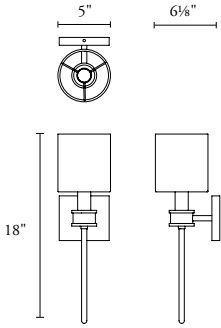

Height	Width	Projection	Net Wt.
18"	5"	6 ¹ / ₈ "	5 lbs
457 mm	127 mm	156 mm	2.3 kg

Screw-on Round Shade: 5" dia x 5½" H;
127 x 140 mm

Backplate: 4¾" x 4¼" H; 121 x 108 mm

Center of outlet box to top of fixture:
8"; 203 mm

For ADA compliance, height of center of
outlet box above finished floor:
80¾"; 2051 mm

UL listed (or equivalent) for damp locations

Shade: white linen (standard) or finished
metal (upcharge)

Choice of shagreen or wood collars

SPECIALTY FINISHES

- Polished Nickel
- Satin Nickel

OPTIONAL

- Finished Metal Shade

**10472 Topanga
II Sconce**

Height	Width	Projection	Net Wt.
20"	5"	6 ¹ / ₈ "	8 lbs
508 mm	127 mm	156 mm	3.6 kg

Screw-on Round Shade: 5" dia x 5½" H;
127 x 140 mm

Backplate: 4¾" x 4¼" H; 121 x 108 mm

Center of outlet box to top of fixture:
8"; 203 mm

For ADA compliance, height of center of
outlet box above finished floor:
91"; 2311 mm

UL listed (or equivalent) for damp locations