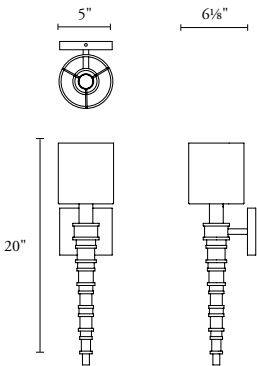

Height	Width	Projection	Net Wt.
18"	5"	6 ¹ / ₈ "	5 lbs
457 mm	127 mm	156 mm	2.3 kg

Screw-on Round Shade: 5" dia x 5½" H;
127 x 140 mm

Backplate: 4¾" x 4¼" H; 121 x 108 mm

Center of outlet box to top of fixture:
8"; 203 mm

LAMPING

Incandescent

- One, Candelabra base, B-10, 40w max
- Compatible with LED Screw-in lamps

Lamp not included with fixture

STANDARD FINISHES

- Antiqued Boyd Brass
- Blackened Brass
- Polished Brass
- Satin Brass

SPECIALTY FINISHES

- Polished Nickel
- Satin Nickel

OPTIONAL

- Finished Metal Shade

**10472 Topanga
II Sconce**

Height	Width	Projection	Net Wt.
20"	5"	6 ¹ / ₈ "	8 lbs
508 mm	127 mm	156 mm	3.6 kg

Screw-on Round Shade: 5" dia x 5½" H;
127 x 140 mm

Backplate: 4¾" x 4¼" H; 121 x 108 mm

Center of outlet box to top of fixture:
8"; 203 mm

For ADA compliance, height of center of
outlet box above finished floor:
91"; 2311 mm

UL listed (or equivalent) for damp locations