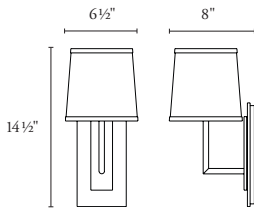

Height	Width	Projection	Net Wt.
14 1/2"	6 1/2"	3 7/8"	6 lbs
368 mm	165 mm	98 mm	2.7 kg

Screw-on half shade: 5 1/2" x 6 1/2" x 6 1/2";
140 x 165 x 165 mm

Backplate: 4 1/2" W x 9 1/2" H; 114 x 241 mm

Center of outlet box to top of fixture:
9 3/4"; 248 mm

10028 Belmont Sconce

Height	Width	Projection	Net Wt.
14 1/2"	6 1/2"	8"	6 lbs
368 mm	165 mm	203 mm	2.7 kg

Screw-on shade: 5 1/2" x 6 1/2" x 6 1/2" H;
140 x 165 x 165 mm

Backplate: 4 1/2" W x 9 1/2" H; 114 x 241 mm

Center of outlet box to top of fixture:
9 3/4"; 248 mm

For ADA compliance, height of center of
outlet box above finished floor:
81 3/4"; 2076 mm

UL listed (or equivalent) for damp locations

Shade: oyster linen or white linen. Available
as screw-on (standard) or clip-on (optional).