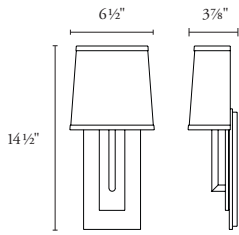

Height	Width	Projection	Net Wt.
14 1/2"	6 1/2"	3 7/8"	6 lbs
368 mm	165 mm	98 mm	2.7 kg

Screw-on half shade: 5 1/2" x 6 1/2" x 6 1/2";
140 x 165 x 165 mm

Backplate: 4 1/2" W x 9 1/2" H; 114 x 241 mm

Center of outlet box to top of fixture:
9 3/4"; 248 mm

10028 Belmont Sconce

Height	Width	Projection	Net Wt.
14 1/2"	6 1/2"	8"	6 lbs
368 mm	165 mm	203 mm	2.7 kg

Screw-on shade: 5 1/2" x 6 1/2" x 6 1/2" H;
140 x 165 x 165 mm

Backplate: 4 1/2" W x 9 1/2" H; 114 x 241 mm

Center of outlet box to top of fixture:
9 3/4"; 248 mm

For ADA compliance, height of center of
outlet box above finished floor:
81 3/4"; 2076 mm

UL listed (or equivalent) for damp locations

Shade: oyster linen or white linen. Available
as screw-on (standard) or clip-on (optional).