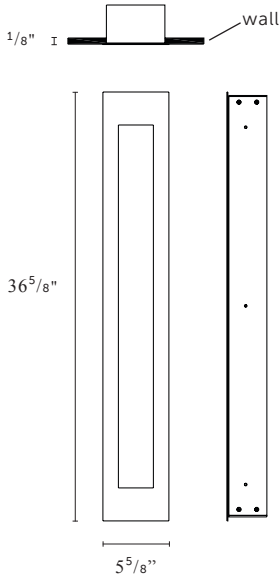

10674 Elements: Fire LED In-Wall 3'

Height	Width	Projection	Net Wt.
36 ⁵ / ₈ "	5 ⁵ / ₈ "	1/ ₈ "	16 lbs
930 mm	143 mm	3 mm	7.3 kg

Backbox: 5" H x 36" W x 3¹/₄" D;
127 mm x 914 mm x 83 mm

Center of outlet box to top of fixture:
18¹/₄"; 464 mm

Reflector: brass plate gilded with gold leaf

Backbox: unfinished aluminum

Outer Frame: available in White Primer for painting (standard), or Blackened Steel (upcharge)

Horizontal or vertical mounting

This fixture requires recessed mounting. See full installation instructions for mounting details.

ADA compliant at all mounting heights

UL listed (or equivalent) for damp locations

Optional Cover Lens: clear acrylic (upcharge)

REQUIRED INFORMATION

- Length: 36" nominal or 48" nominal

LAMPING

LED

- 2700 °K / 90+ CRI
- 40 total watts
- Lamp included with fixture

Center of outlet box to top of fixture:
24¹/₄"; 616 mm

Reflector: brass plate gilded with gold leaf

Backbox: unfinished aluminum

Outer Frame: available in White Primer for painting (standard), or Blackened Steel (upcharge)