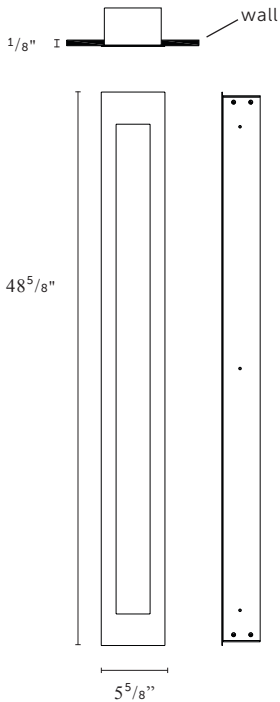

10674 Elements: Fire LED In-Wall 3'

Height	Width	Projection	Net Wt.
36 ⁵ / ₈ "	5 ⁵ / ₈ "	1/ ₈ "	16 lbs
930 mm	143 mm	3 mm	7.3 kg

Backbox: 5" H x 36" W x 3¹/₄" D;
127 mm x 914 mm x 83 mm

Center of outlet box to top of fixture:
18¹/₄"; 464 mm

ADA compliant at all mounting heights

UL listed (or equivalent) for damp locations

Optional Cover Lens: clear acrylic (upcharge)

REQUIRED INFORMATION

- Length: 36" nominal or 48" nominal

LAMPING

LED

- 2700 °K / 90+ CRI
- 40 total watts
- Lamp included with fixture

Cover Lens
• clear acrylic

10674 Elements: Fire LED In-Wall 4'

Height	Width	Projection	Net Wt.
48 ⁵ / ₈ "	5 ⁵ / ₈ "	1/ ₈ "	21 lbs
1235 mm	143 mm	3 mm	9.5 kg

Backbox: 5" H x 48" W x 3¹/₄" D;
127 mm x 1219 mm x 83 mm

Center of outlet box to top of fixture:
24¹/₄"; 616 mm

Reflector: brass plate gilded with gold leaf

Backbox: unfinished aluminum

Outer Frame: available in White Primer for painting (standard), or Blackened Steel (upcharge)