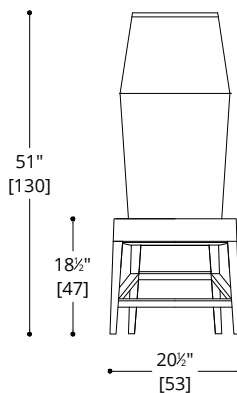

BIAS DINING CHAIR

BIAS DINING CHAIR

LEGS

Lacquer
Standard Wood

COM Required: 4.6 m [5 yd]

COL Required: 13 m² {140 ft²}

NOTES:

PLEASE CONFIRM DETAILS OF THIS TEAR SHEET WITH YOUR LOCAL SALES ASSOCIATE.