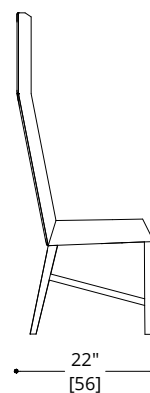

BIAS DINING CHAIR

BIAS DINING CHAIR

LEGS

Lacquer
Standard Wood

COM Required: 4.6 m [5 yd]

COL Required: 13 m² {140 ft²}

NOTES:

PLEASE CONFIRM DETAILS OF THIS TEAR SHEET WITH YOUR LOCAL SALES ASSOCIATE.