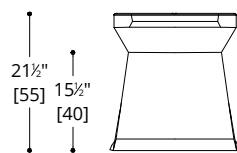

BIAS DINING CHAIR

BIAS DINING CHAIR

LEGS

Lacquer
Standard Wood

COM Required: 4.6 m [5 yd]

COL Required: 13 m² {140 ft²}

NOTES:

PLEASE CONFIRM DETAILS OF THIS TEAR SHEET WITH YOUR LOCAL SALES ASSOCIATE.