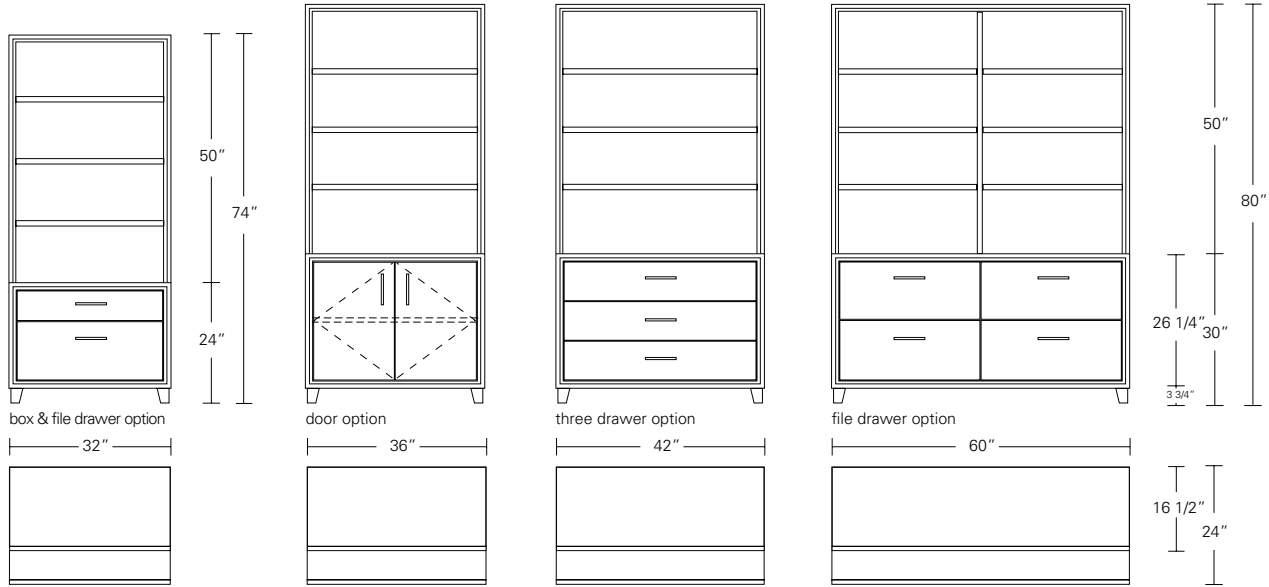

ARRIS CABINETS

36W x 24D x 80H

Shown in Bleached Ash with
Satin Stainless hardware.

The mitered faceted profile of the Arris draws the eye to the detail and craftsmanship of these urbane casegoods. Arris Cabinets combine function and flexibility with a wide range of standard sizes, configurations and finishes.