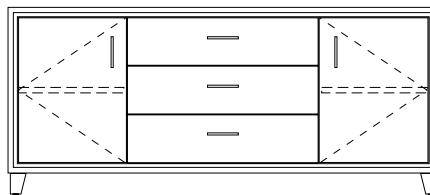

Arris Media Console