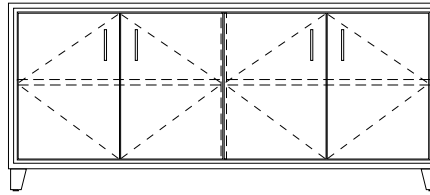

Arris Dresser