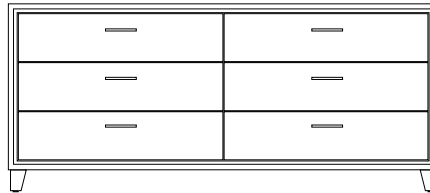

ARRIS SIDEBOARD AND MEDIA CONSOLE

72W x 21D x 30H
72W x 21D x 24H

Shown in Cersed Burnt Ash with
Satin Stainless hardware.

Named after the edge resulting from the joinery of two beveled planes, Arris Casegoods visually draw the eye into their fine craftsmanship. A variety of door and drawer combinations offer a stylish yet functional range of storage motifs.

Arris Buffet

Arris Dresser

Arris Sideboard

Arris Media Console

DESCRIPTION FINISH OPTIONS

Arris Casegoods:

Veneer cabinet with profiled and mitered solid wood face frame. One adjustable shelf behind each door. Square tapered feet with levelers.