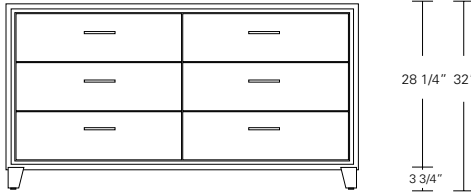

ARRIS SIDEBOARD AND MEDIA CONSOLE

72W x 21D x 30H
72W x 21D x 24H

Shown in Cersed Burnt Ash with
Satin Stainless hardware.

Named after the edge resulting from the joinery of two beveled planes, Arris Casegoods visually draw the eye into their fine craftsmanship. A variety of door and drawer combinations offer a stylish yet functional range of storage motifs.

Arris Buffet

Arris Dresser

Arris Sideboard

Arris Media Console

DESCRIPTION FINISH OPTIONS

Arris Casegoods:

Veneer cabinet with profiled and mitered solid wood face frame. One adjustable shelf behind each door. Square tapered feet with levelers.