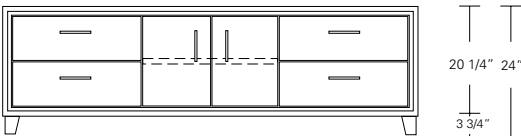

ARRIS SIDEBOARD AND MEDIA CONSOLE

72W x 21D x 30H
72W x 21D x 24H

Shown in Cersed Burnt Ash with
Satin Stainless hardware.

Named after the edge resulting from the joinery of two beveled planes, Arris Casegoods visually draw the eye into their fine craftsmanship. A variety of door and drawer combinations offer a stylish yet functional range of storage motifs.

Arris Buffet

Arris Dresser

Arris Sideboard

Arris Media Console

DESCRIPTION FINISH OPTIONS

Arris Casegoods:

Veneer cabinet with profiled and mitered solid wood face frame. One adjustable shelf behind each door. Square tapered feet with levelers.