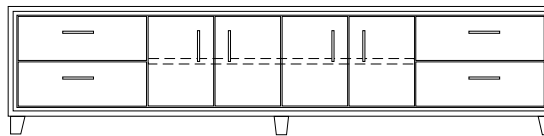

ARRIS SIDEBOARD AND MEDIA CONSOLE

72W x 21D x 30H
72W x 21D x 24H

Shown in Cersed Burnt Ash with
Satin Stainless hardware.

Named after the edge resulting from the joinery of two beveled planes, Arris Casegoods visually draw the eye into their fine craftsmanship. A variety of door and drawer combinations offer a stylish yet functional range of storage motifs.

Arris Buffet

Arris Dresser

Arris Sideboard

Arris Media Console

DESCRIPTION FINISH OPTIONS

Arris Casegoods:

Veneer cabinet with profiled and mitered solid wood face frame. One adjustable shelf behind each door. Square tapered feet with levelers.