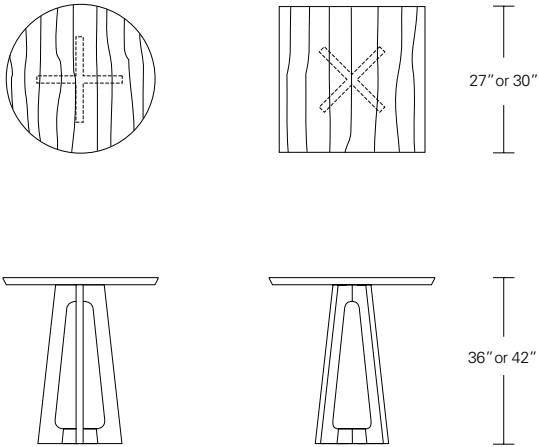

**VERONA CAFE TABLE**

**30W x 30D x 42H**

Shown in Dark Walnut with  
Cadet Bar Stools.

The Verona Cafe Table's tall tapered base is formed with modern fluid lines connecting the legs and criss-crossing stretchers. The solid wood table top with beveled profile complements the divergent angles of the table base. Verona Cafe Tables are available in round or square versions in two heights and in a wide selection of finishes.

**Verona Cafe Table**  
 (round or square)

- 27" W x 27" D x 36" H
- 30" W x 30" D x 36" H
- 27" W x 27" D x 42" H
- 30" W x 30" D x 42" H

| DESCRIPTION  |                          | FINISH OPTIONS  |  |   |
|--|--------------------------|---|--|---|
| <b>Verona Cafe Table:</b><br>Solid wood top. Solid wood base.<br><br><b>Custom Orders:</b><br>Custom sizes, woods, veneer patterns and finishes are available. Please request a price quotation. |                          | <b>NATURAL</b>  | <b>STAINED</b>   | <b>CERUSED</b>  |
|  | <b>Standard Finishes</b> | Ash, Cherry, Mahogany, Maple, Walnut, Claro Toned Walnut, Oak.*<br><br>*At additional cost. | Bronze Ash, Burnt Ash, Ebonized Ash, Grey Ash, Medium Cherry, Dark Cherry, Medium Mahogany, Ebonized Walnut, Medium Walnut, Dark Walnut, Grey Walnut, Silver Walnut. | Bleached Ash, Cerused Ash, Cerused Bronze Ash, Cerused Burnt Ash, Cerused Mahogany, Cerused Dark Mahogany, Cerused Oak*, Bleached Walnut, Cerused Walnut, Cerused Grey Walnut, Cerused Silver Walnut. |