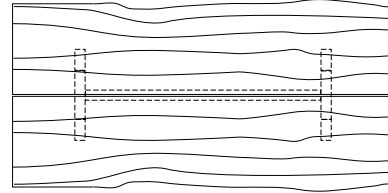

**DUETTE TABLE X-BASE**

**72W x 42D x 29H**

Shown in Mahogany

Duette X-Base tables feature a hand selected solid wood top set on an elongated intersecting base. This table can function as a dining or conference table, entry table or console. These simple yet refined designs are meticulously crafted in three standard sizes or by custom request.

**Duette Table**

72\"/>

**Duette Live Edge Option**

**Duette Butterfly Option**

**Duette Extension Table**

72\"/>

**Duette Table V Base**

**Duette Table X Base**