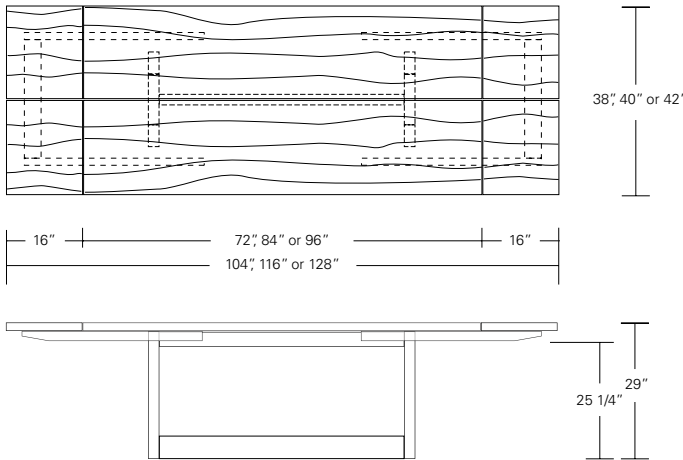

**DUETTE TABLE X-BASE**

**72W x 42D x 29H**

Shown in Mahogany

Duette X-Base tables feature a hand selected solid wood top set on an elongated intersecting base. This table can function as a dining or conference table, entry table or console. These simple yet refined designs are meticulously crafted in three standard sizes or by custom request.

**Duette Table**

72\"/>

**Duette Live Edge Option**

**Duette Butterfly Option**

**Duette Extension Table**

72\"/>

**Duette Table V Base**

**Duette Table X Base**