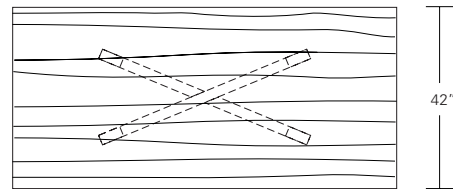

**DUETTE TABLE X-BASE**

**72W x 42D x 29H**

Shown in Mahogany

Duette X-Base tables feature a hand selected solid wood top set on an elongated intersecting base. This table can function as a dining or conference table, entry table or console. These simple yet refined designs are meticulously crafted in three standard sizes or by custom request.

**Duette Table**

72\"/>

**Duette Live Edge Option**

**Duette Butterfly Option**

**Duette Extension Table**

72\"/>

**Duette Table V Base**

**Duette Table X Base**