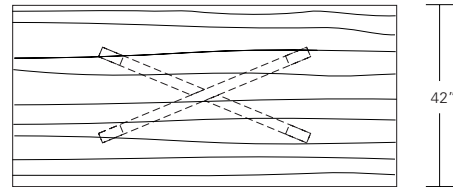

**DUETTE TABLE V-BASE**

**84W x 40D x 29H**

Shown in Grey Walnut

The Duette V base has a more complex configuration than the standard Duette Table bases. The crux of the design being the hand-fitted three way intersection of its base members. Duette V Base Table's have solid wood plank style or custom slab tops and are available in a range of standard sizes and finishes.

**DUETTE TABLE**

**Duette Table**

72\"/>

**Duette Live Edge Option**

**Duette Butterfly Option**

**Duette Extension Table**

72\"/>

**Duette Table V Base**