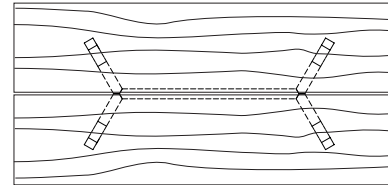

**DUETTE TABLE V-BASE**

**84W x 40D x 29H**

Shown in Grey Walnut

The Duette V base has a more complex configuration than the standard Duette Table bases. The crux of the design being the hand-fitted three way intersection of its base members. Duette V Base Table's have solid wood plank style or custom slab tops and are available in a range of standard sizes and finishes.

**DUETTE TABLE**

**Duette Table**

72\"/>

**Duette Live Edge Option**

**Duette Butterfly Option**

**Duette Extension Table**

72\"/>

**Duette Table V Base**