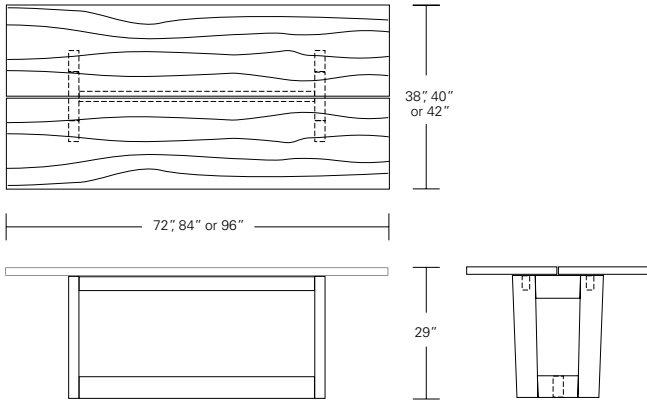

**DUETTE TABLE V-BASE**

**84W x 40D x 29H**

Shown in Grey Walnut

The Duette V base has a more complex configuration than the standard Duette Table bases. The crux of the design being the hand-fitted three way intersection of its base members. Duette V Base Table's have solid wood plank style or custom slab tops and are available in a range of standard sizes and finishes.

**DUETTE TABLE**

**Duette Table**

72\"/>

**Duette Live Edge Option**

**Duette Butterfly Option**

**Duette Extension Table**

72\"/>

**Duette Table V Base**