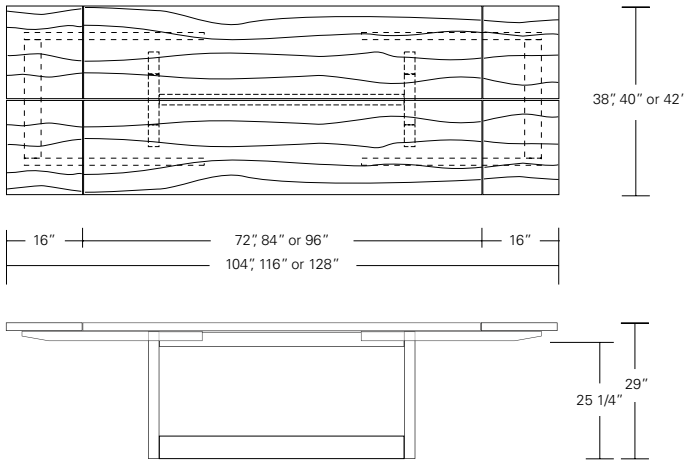

**DUETTE TABLE V-BASE**

**84W x 40D x 29H**

Shown in Grey Walnut

The Duette V base has a more complex configuration than the standard Duette Table bases. The crux of the design being the hand-fitted three way intersection of its base members. Duette V Base Table's have solid wood plank style or custom slab tops and are available in a range of standard sizes and finishes.

**DUETTE TABLE**

**Duette Table**

72\"/>

**Duette Live Edge Option**

**Duette Butterfly Option**

**Duette Extension Table**

72\"/>

**Duette Table V Base**