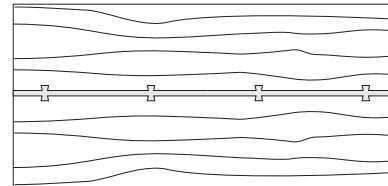

**DUETTE TABLE V-BASE**

**84W x 40D x 29H**

Shown in Grey Walnut

The Duette V base has a more complex configuration than the standard Duette Table bases. The crux of the design being the hand-fitted three way intersection of its base members. Duette V Base Table's have solid wood plank style or custom slab tops and are available in a range of standard sizes and finishes.

**DUETTE TABLE**

**Duette Table**

72\"/>

**Duette Live Edge Option**

**Duette Butterfly Option**

**Duette Extension Table**

72\"/>

**Duette Table V Base**