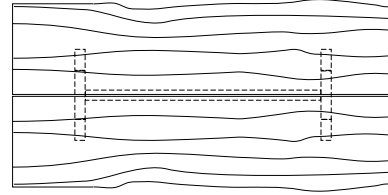

**DUETTE TABLE V-BASE**

**84W x 40D x 29H**

Shown in Grey Walnut

The Duette V base has a more complex configuration than the standard Duette Table bases. The crux of the design being the hand-fitted three way intersection of its base members. Duette V Base Table's have solid wood plank style or custom slab tops and are available in a range of standard sizes and finishes.

**DUETTE TABLE**

**Duette Table**

72\"/>

**Duette Live Edge Option**

**Duette Butterfly Option**

**Duette Extension Table**

72\"/>

**Duette Table V Base**

**Duette Table X Base**

72\"/>

DESCRIPTION	FINISH OPTIONS	
<p><b>Duette Table:</b> Solid wood table top. Solid wood base with levelers.</p> <p><b>Standard Options:</b> Extension version. Butterfly inlay in satin brass, dark bronze or satin stainless steel.</p> <p><b>Custom Orders:</b> Custom sizes, woods and finishes are available. Please request a price quotation.</p>	<p><b>Standard - Natural / Stained:</b></p> <p>Ash, Bronze Ash, Burnt Ash, Ebonized Ash, Grey Ash, Mahogany, Medium Mahogany, Oak, Bluff Oak, Grey Oak, Fumed Oak, Walnut, Medium Walnut, Dark Walnut, Ebonized Walnut, Grey Walnut, Silver Walnut, Terra Walnut, Bronze Walnut, Claro Toned Walnut.</p>	<p><b>Premium - Cerused / Bleached:</b></p> <p>Bleached Ash, Cerused Ash, Cerused Bronze Ash, Cerused Burnt Ash, Cerused Mahogany, Cerused Dark Mahogany, Bleached Walnut, Cerused Walnut, Cerused Grey Walnut, Cerused Silver Walnut, Cerused Bronze Walnut, Cerused Oak.</p>
	<p><b>Custom Finishes</b></p> <p>Claro Walnut table top with square edge - at additional cost.                      Claro Walnut* table top with live edge (square only). - at additional cost.</p>	