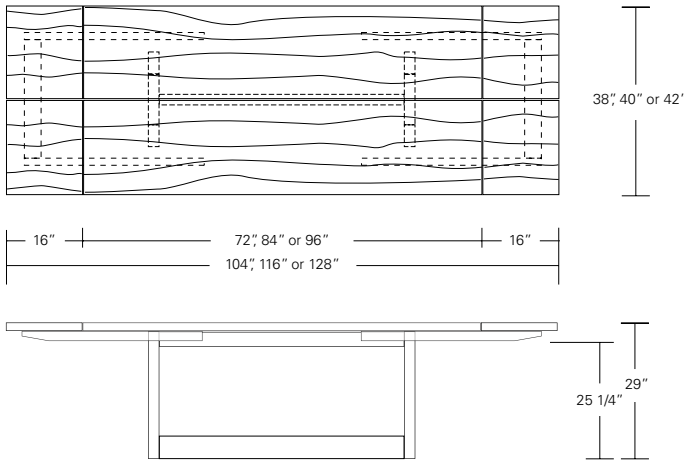

DUETTE BUTTERFLY EXTENSION TABLE

**96W x 42D x 29H
(128W W/ 2 LEAVES)**

Shown with optional Claro Walnut top, Brass Inlay and Claro Toned Walnut base.

The Duette Butterfly Extension's decorative metal inlay pattern joins the two table top halves and continues across the table's leaves. This table features an optional book matched set of Claro Walnut slabs with square edges (also available in live edge). Standard extension versions have a hand selected plank style top.

DUETTE TABLE

Duette Table

72"W x 38"D x 29"H
 84"W x 40"D x 29"H
 96"W x 42"D x 29"H

Duette Live Edge Option

Duette Butterfly Option

Duette Extension Table

72"W (104" w/two 16" leaves) x 38"D x 29"H
 84"W (116" w/two 16" leaves) x 40"D x 29"H
 96"W (128" w/two 16" leaves) x 42"D x 29"H
 Continuous grain upon availability

Duette Table V Base

Duette Table X Base

72"W x 42"D x 29"H
 84"W x 42"D x 29"H
 96"W x 42"D x 29"H

DESCRIPTION	FINISH OPTIONS	
<p>Duette Table: Solid wood table top. Solid wood base with levelers.</p> <p>Standard Options: Extension version. Butterfly inlay in satin brass, dark bronze or satin stainless steel.</p> <p>Custom Orders: Custom sizes, woods and finishes are available. Please request a price quotation.</p>	<p>Standard - Natural / Stained:</p> <p>Ash, Bronze Ash, Burnt Ash, Ebonized Ash, Grey Ash, Mahogany, Medium Mahogany, Oak, Bluff Oak, Grey Oak, Fumed Oak, Walnut, Medium Walnut, Dark Walnut, Ebonized Walnut, Grey Walnut, Silver Walnut, Terra Walnut, Bronze Walnut, Claro Toned Walnut.</p>	<p>Premium - Cerused / Bleached:</p> <p>Bleached Ash, Cerused Ash, Cerused Bronze Ash, Cerused Burnt Ash, Cerused Mahogany, Cerused Dark Mahogany, Bleached Walnut, Cerused Walnut, Cerused Grey Walnut, Cerused Silver Walnut, Cerused Bronze Walnut, Cerused Oak.</p>
	<p>Custom Finishes</p> <p>Claro Walnut table top with square edge - at additional cost. Claro Walnut* table top with live edge (square only). - at additional cost.</p>	