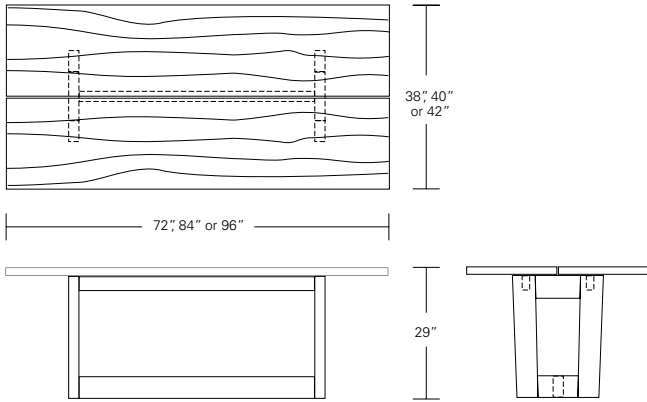

DUETTE BUTTERFLY EXTENSION TABLE

**96W x 42D x 29H
(128W W/ 2 LEAVES)**

Shown with optional Claro Walnut top, Brass Inlay and Claro Toned Walnut base.

The Duette Butterfly Extension's decorative metal inlay pattern joins the two table top halves and continues across the table's leaves. This table features an optional book matched set of Claro Walnut slabs with square edges (also available in live edge). Standard extension versions have a hand selected plank style top.

DUETTE TABLE

Duette Table

72"W x 38"D x 29"H
 84"W x 40"D x 29"H
 96"W x 42"D x 29"H

Duette Live Edge Option

Duette Butterfly Option

Duette Extension Table

72"W (104" w/two 16" leaves) x 38"D x 29"H
 84"W (116" w/two 16" leaves) x 40"D x 29"H
 96"W (128" w/two 16" leaves) x 42"D x 29"H
 Continuous grain upon availability

Duette Table V Base

Duette Table X Base

72"W x 42"D x 29"H
 84"W x 42"D x 29"H
 96"W x 42"D x 29"H

DESCRIPTION	FINISH OPTIONS	
<p>Duette Table: Solid wood table top. Solid wood base with levelers.</p> <p>Standard Options: Extension version. Butterfly inlay in satin brass, dark bronze or satin stainless steel.</p> <p>Custom Orders: Custom sizes, woods and finishes are available. Please request a price quotation.</p>	<p>Standard - Natural / Stained:</p> <p>Ash, Bronze Ash, Burnt Ash, Ebonized Ash, Grey Ash, Mahogany, Medium Mahogany, Oak, Bluff Oak, Grey Oak, Fumed Oak, Walnut, Medium Walnut, Dark Walnut, Ebonized Walnut, Grey Walnut, Silver Walnut, Terra Walnut, Bronze Walnut, Claro Toned Walnut.</p>	<p>Premium - Cerused / Bleached:</p> <p>Bleached Ash, Cerused Ash, Cerused Bronze Ash, Cerused Burnt Ash, Cerused Mahogany, Cerused Dark Mahogany, Bleached Walnut, Cerused Walnut, Cerused Grey Walnut, Cerused Silver Walnut, Cerused Bronze Walnut, Cerused Oak.</p>
	<p>Custom Finishes</p> <p>Claro Walnut table top with square edge - at additional cost. Claro Walnut* table top with live edge (square only). - at additional cost.</p>	